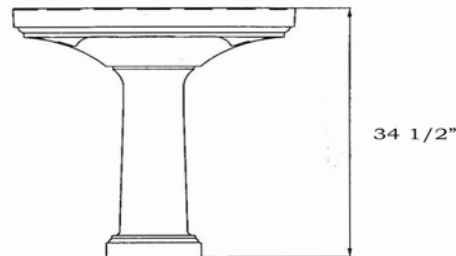

Lavatory 5401.082 & Pedestal 5401.331

**Product features:**

- Vitreous china
- Front overflow and faucet deck
- Easy installation (Comes with mounting kit)
- 8" Faucet Center
- L 21" (533 mm) x W 27" (686 mm) x H 34 1/2" (876 mm) assembled

**Available Component Parts:**

- 5401.082 Lavatory slab 8"
- 5401.331 Pedestal only

**Available colors:**

- .01 white
- .06 balsa

**Codes / Standards Applicable:**

- ASME A112.19.2M
- CSA B45
- cUPC®

**Fixture Information:**

- Drain outlet: 1 3/8" O.D.
- Basin dimensions: 19" x 8"

**Product diagram:**

*These measurements are subject of change or cancellation. No responsibility will be assumed for use of superseded or voided pages.*