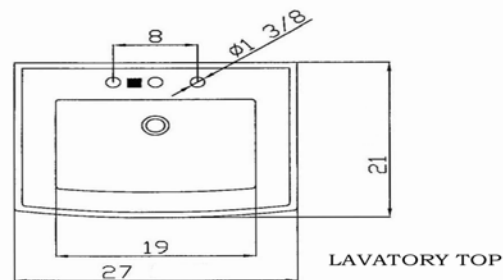

Lavatory 5401.082 & Pedestal 5401.331

**Product features:**

- Vitreous china
- Front overflow and faucet deck
- Easy installation (Comes with mounting kit)
- 8" Faucet Center
- L 21" (533 mm) x W 27" (686 mm) x H 34 1/2" (876 mm) assembled

**Available Component Parts:**

- 5401.082 Lavatory slab 8"
- 5401.331 Pedestal only

**Available colors:**

- .01 white
- .06 balsa

**Codes / Standards Applicable:**

- ASME A112.19.2M
- CSA B45
- cUPC®

**Fixture Information:**

- Drain outlet: 1 3/8" O.D.
- Basin dimensions: 19" x 8"

**Product diagram:**

*These measurements are subject of change or cancellation. No responsibility will be assumed for use of superseded or voided pages.*