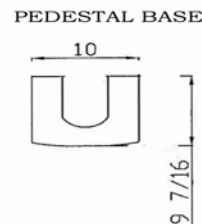

Lavatory 5401.082 & Pedestal 5401.331

**Product features:**

- Vitreous china
- Front overflow and faucet deck
- Easy installation (Comes with mounting kit)
- 8" Faucet Center
- L 21" (533 mm) x W 27" (686 mm) x H 34 1/2" (876 mm) assembled

**Available Component Parts:**

- 5401.082 Lavatory slab 8"
- 5401.331 Pedestal only

**Available colors:**

- .01 white
- .06 balsa

**Codes / Standards Applicable:**

- ASME A112.19.2M
- CSA B45
- cUPC®

**Fixture Information:**

- Drain outlet: 1 3/8" O.D.
- Basin dimensions: 19" x 8"

**Product diagram:**

*These measurements are subject of change or cancellation. No responsibility will be assumed for use of superseded or voided pages.*