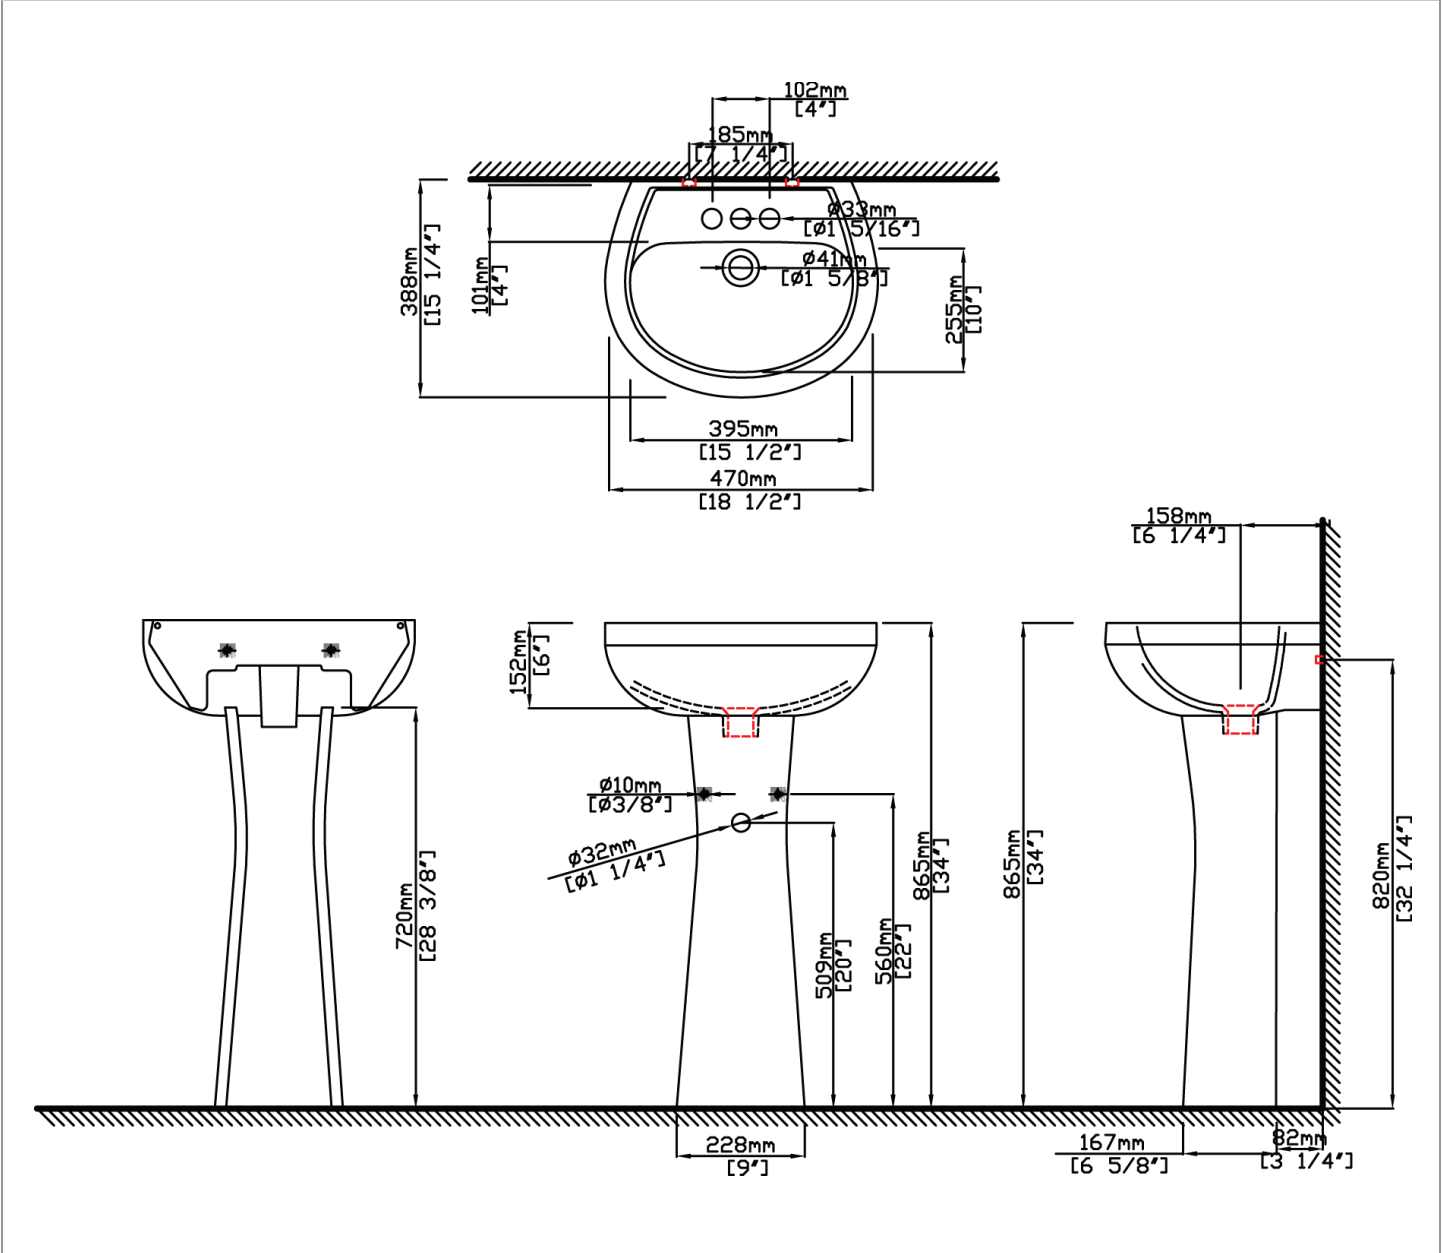

STAFFORD

Petite Pedestal Lavatory

5139.042 Lavatory, 5135.331 Pedestal

Product Features

- Vitreous china
- Pedestal lavatory with overflow
- 4" (20.3 cm) faucet centers (-4)
- MicroGlaze™ anti-microbial glaze
- ADA compliant

PRODUCT OPTIONS

Glaze Colors

.01 White

.06 Biscuit

Dimensional Diagram

IMPORTANT: Dimensions are nominal and may vary within the range of tolerance per by NSI Standard A112.19.2. These measurements are subject to change. No responsibility is assumed for use of superseded or voided pages.