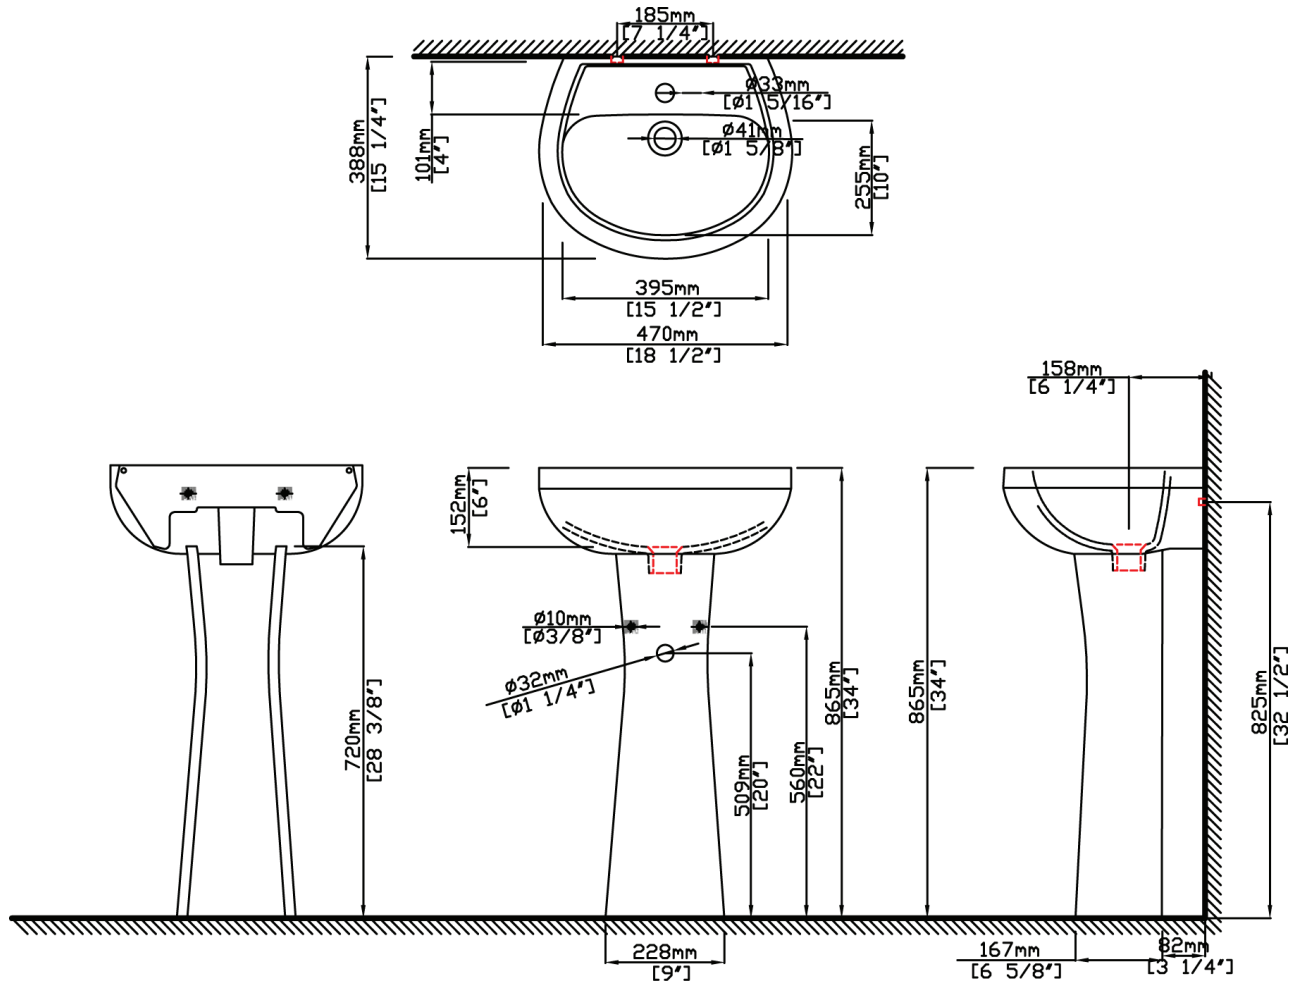

PRODUCT OPTIONS

Glaze Colors

.01 White

.06 Biscuit

Dimensional Diagram

IMPORTANT: Dimensions are nominal and may vary within the range of tolerance per by NSI Standard A112.19.2. These measurements are subject to change. No responsibility is assumed for use of superseded or voided pages.