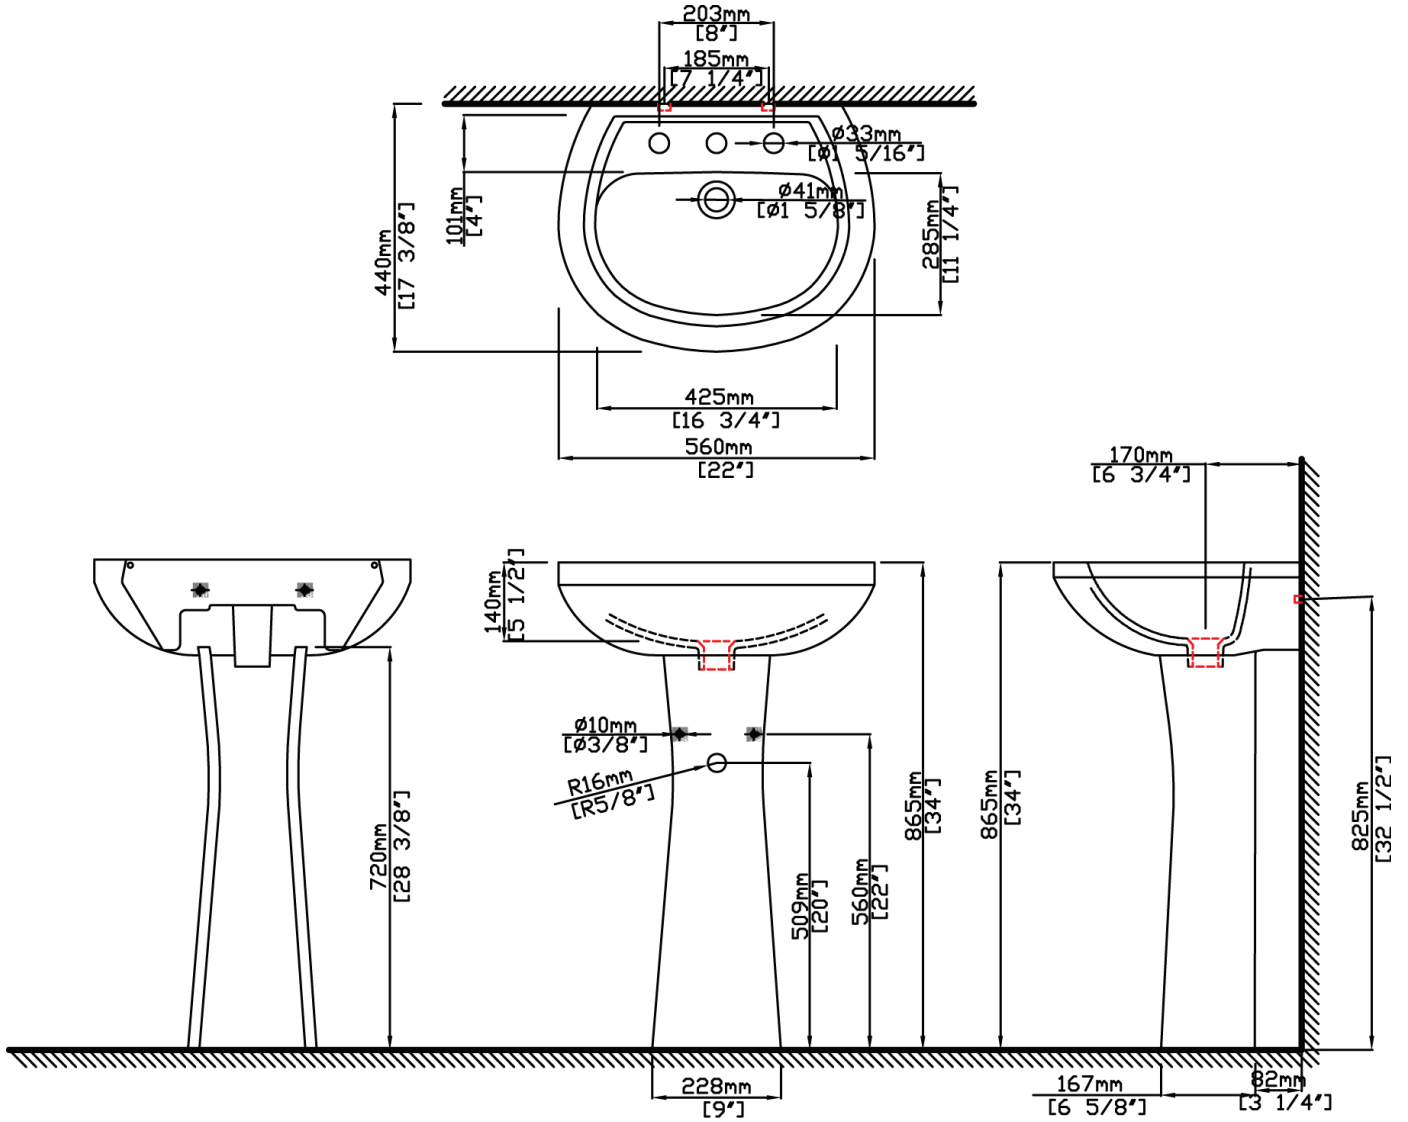

STAFFORD

Grande Pedestal Lavatory

5137.082 Lavatory, 5135.331 Pedestal

Product Features

- Vitreous china
- Pedestal lavatory with overflow
- 8" (20.3 cm) faucet centers (-8)
- MicroGlaze™ anti-microbial glaze
- ADA compliant

PRODUCT OPTIONS

Glaze Colors

.01 White

.06 Biscuit

Dimensional Diagram

IMPORTANT: Dimensions are nominal and may vary within the range of tolerance per by NSI Standard A112.19.2. These measurements are subject to change. No responsibility is assumed for use of superseded or voided pages.