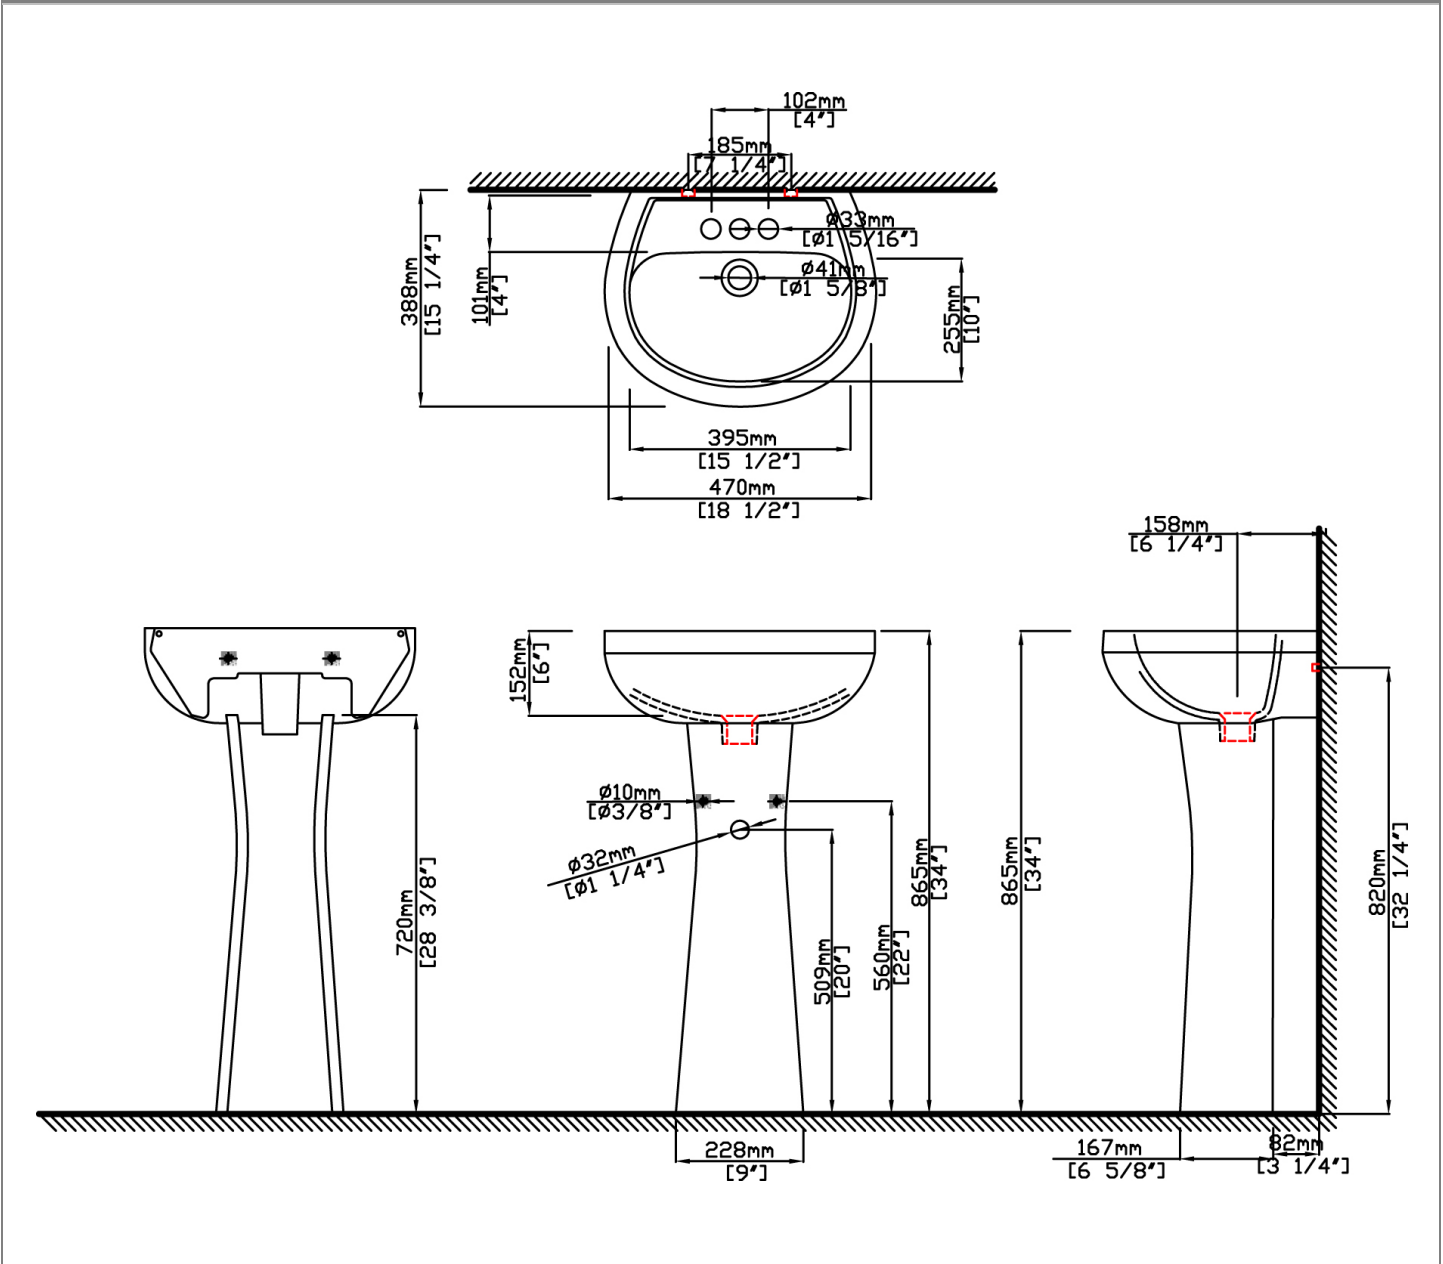

STAFFORD

Medium Pedestal Lavatory

5137.042 Lavatory, 5135.331 Pedestal

Product Features

- Vitreous china
- Pedestal lavatory with overflow
- 4" (20.3 cm) faucet centers (-4)
- MicroGlaze™ anti-microbial glaze
- ADA compliant

PRODUCT OPTIONS

Glaze Colors

.01 White

.06 Biscuit

Dimensional Diagram

IMPORTANT: Dimensions are nominal and may vary within the range of tolerance per by NSI Standard A112.19.2. These measurements are subject to change. No responsibility is assumed for use of superseded or voided pages.