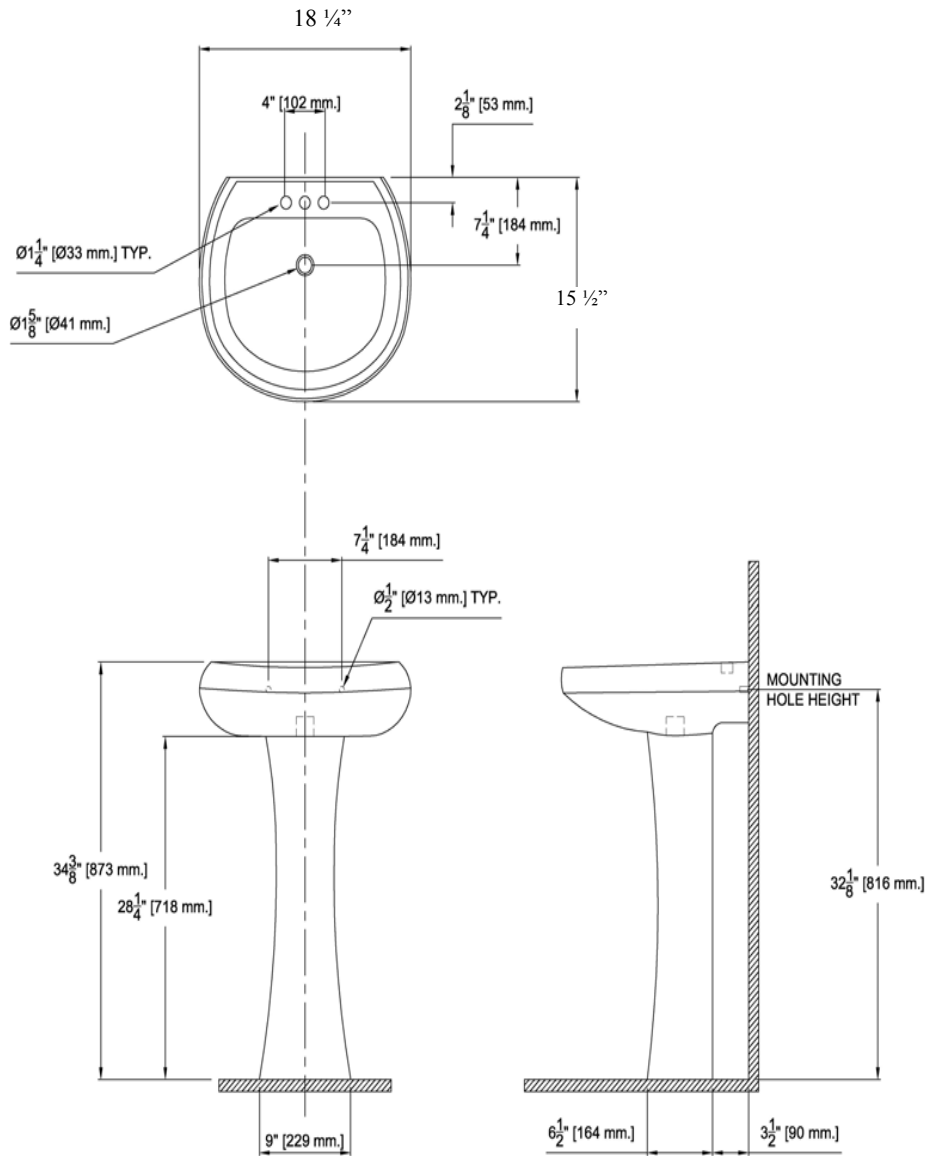

Features:

- Vitreous china
- Rear overflow
- Faucet deck
- 4" Faucet center
- Clean, elegant design with slightly flared column pedestal
- Enhanced height (over 34" at basin front rim)
- Complete with mounting kit
- Easy installation
- Installed Dimensions: 18 ¼" L x 15 ½" W 34 3/8" H

Codes/Standards Applicable:

IAPMO/UPC
ASME A112.19.2

Available Colors:

- .01 White
- .02 Bone
- .06 Balsa
- .13 Black

Specified Model

Model	Description	Colors:
5139.040	Pedestal Lavatory	<input type="checkbox"/> .01 White <input type="checkbox"/> .02 Bone <input type="checkbox"/> .06 Balsa <input type="checkbox"/> .13 Black
Accessories:		
Refer to catalog and/or price book for faucet options		

Product Specification:

The pedestal lavatory shall be 18 ¼" in length, 15 ½" in width, and 34 3/8" in height. Pedestal lavatory shall be made of vitreous china. Pedestal lavatory shall have 4" centers. Pedestal lavatory shall have rear overflow. Pedestal lavatory shall be St. Thomas Creations model 5139.040.

Fixture:		Included Components:	
		Lavatory	5139.042
		Pedestal	5135.331
Drain Hole	1 5/8"		
Faucet Holes	1 1/4"		
Packaging Dimensions:		Weight:	
Lavatory	20"L x 17"W X 10"H	23.0	
Pedestal	30"L X 9 1/2"W X 7 1/2"H	23.0	