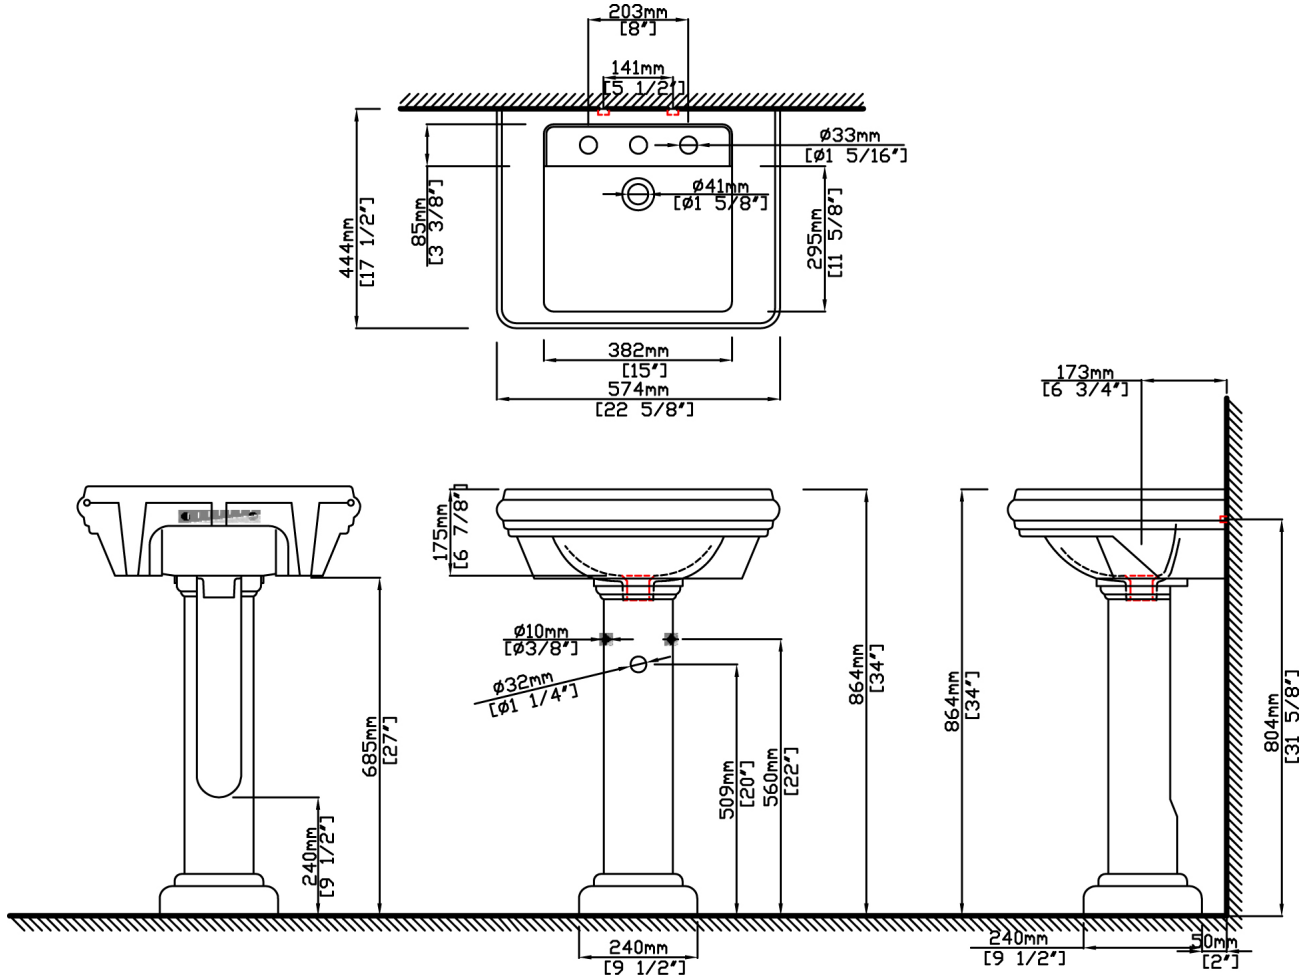

CELEBRATION

Pedestal Lavatory

5131.082 Lavatory, 5130.331 Pedestal

Product Features

- Vitreous china
- Pedestal lavatory with overflow
- 8" (20.3 cm) faucet centers (-8)
- MicroGlaze™ anti-microbial glaze
- ADA compliant

PRODUCT OPTIONS

Glaze Colors

.01 White

.06 Biscuit

Dimensional Diagram

IMPORTANT: Dimensions are nominal and may vary within the range of tolerance per by NSI Standard A112.19.2. These measurements are subject to change. No responsibility is assumed for use of superseded or voided pages.