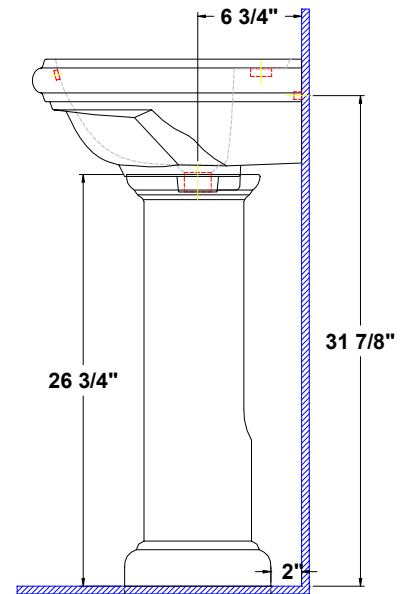

CELEBRATION™
 Petite Pedestal Lavatory
 22 5/8" x 17 1/2" x 34 1/4" high

Vitreous china pedestal lavatory, front overflow, and faucet deck. Rectangular design bowl, comes complete with hardware.

- Unique classics design
- Easy installation

5131.080
 Faucet holes on 8" centers

Colors:
 .01 White

Please contact customer service for availability of additional colors.

- Available Component parts:**
- 5131.082 Lavatory slab 8"
 - 5130.331 Pedestal only

5131.080 - Celebration Petite Pedestal Lavatory

REAR VIEW

FRONT VIEW

SIDE VIEW

Fixture dimensions meet ANSI/ASME standards A112.19.2M, A112.196M and CAN/CSA B requirements. These measurements are subject to change or cancellation. No responsibility will be assumed for use of superseded or voided pages. • Dimensions shown for location of supplies are suggested.