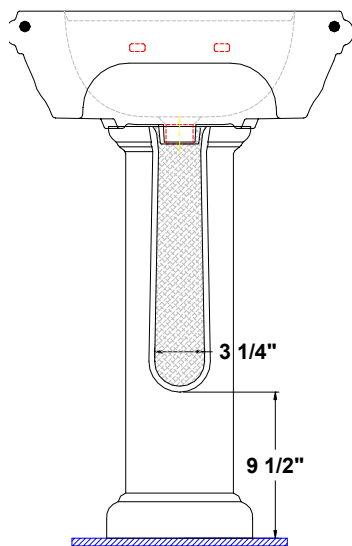

CELEBRATION™
 Petite Pedestal Lavatory
 22 5/8" x 17 1/2" x 34 1/4" high

Vitreous china pedestal lavatory, front overflow, and faucet deck. Rectangular design bowl, comes complete with hardware.

- Unique classics design
- Easy installation

5131.080
 Faucet holes on 8" centers

Colors:
 .01 White

Please contact customer service for availability of additional colors.

- Available Component parts:**
- 5131.082 Lavatory slab 8"
 - 5130.331 Pedestal only

5131.080 - Celebration Petite Pedestal Lavatory

REAR VIEW

FRONT VIEW

SIDE VIEW

Fixture dimensions meet ANSI/ASME standards A112.19.2M, A112.196M and CAN/CSA B requirements. These measurements are subject to change or cancellation. No responsibility will be assumed for use of superseded or voided pages. • Dimensions shown for location of supplies are suggested.