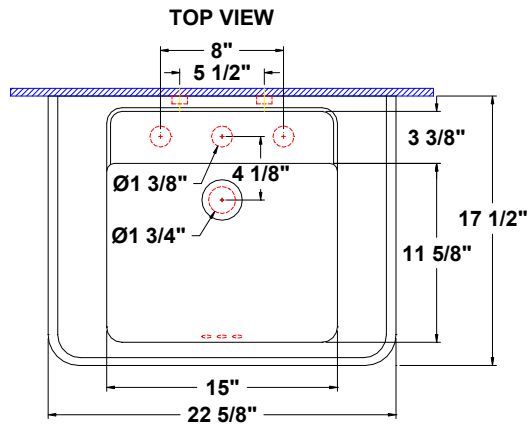

CELEBRATION™
 Petite Pedestal Lavatory
 22 5/8" x 17 1/2" x 34 1/4" high

Vitreous china pedestal lavatory, front overflow, and faucet deck. Rectangular design bowl, comes complete with hardware.

- Unique classics design
- Easy installation

5131.080
 Faucet holes on 8" centers

Colors:
 .01 White

Please contact customer service for availability of additional colors.

- Available Component parts:**
- 5131.082 Lavatory slab 8"
 - 5130.331 Pedestal only

5131.080 - Celebration Petite Pedestal Lavatory

REAR VIEW

FRONT VIEW

SIDE VIEW

Fixture dimensions meet ANSI/ASME standards A112.19.2M, A112.196M and CAN/CSA B requirements. These measurements are subject to change or cancellation. No responsibility will be assumed for use of superseded or voided pages. • Dimensions shown for location of supplies are suggested.