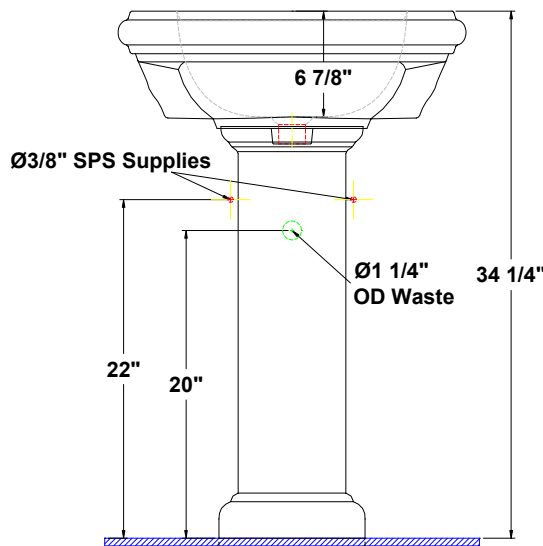

CELEBRATION™
 Petite Pedestal Lavatory
 22 5/8" x 17 1/2" x 34 1/4" high

Vitreous china pedestal lavatory, front overflow, and faucet deck. Rectangular design bowl, comes complete with hardware.

- Unique classics design
- Easy installation

5131.080
 Faucet holes on 8" centers

Colors:
 .01 White

Please contact customer service for availability of additional colors.

- Available Component parts:**
- 5131.082 Lavatory slab 8"
 - 5130.331 Pedestal only

5131.080 - Celebration Petite Pedestal Lavatory

REAR VIEW

FRONT VIEW

SIDE VIEW

Fixture dimensions meet ANSI/ASME standards A112.19.2M, A112.196M and CAN/CSA B requirements. These measurements are subject to change or cancellation. No responsibility will be assumed for use of superseded or voided pages. • Dimensions shown for location of supplies are suggested.