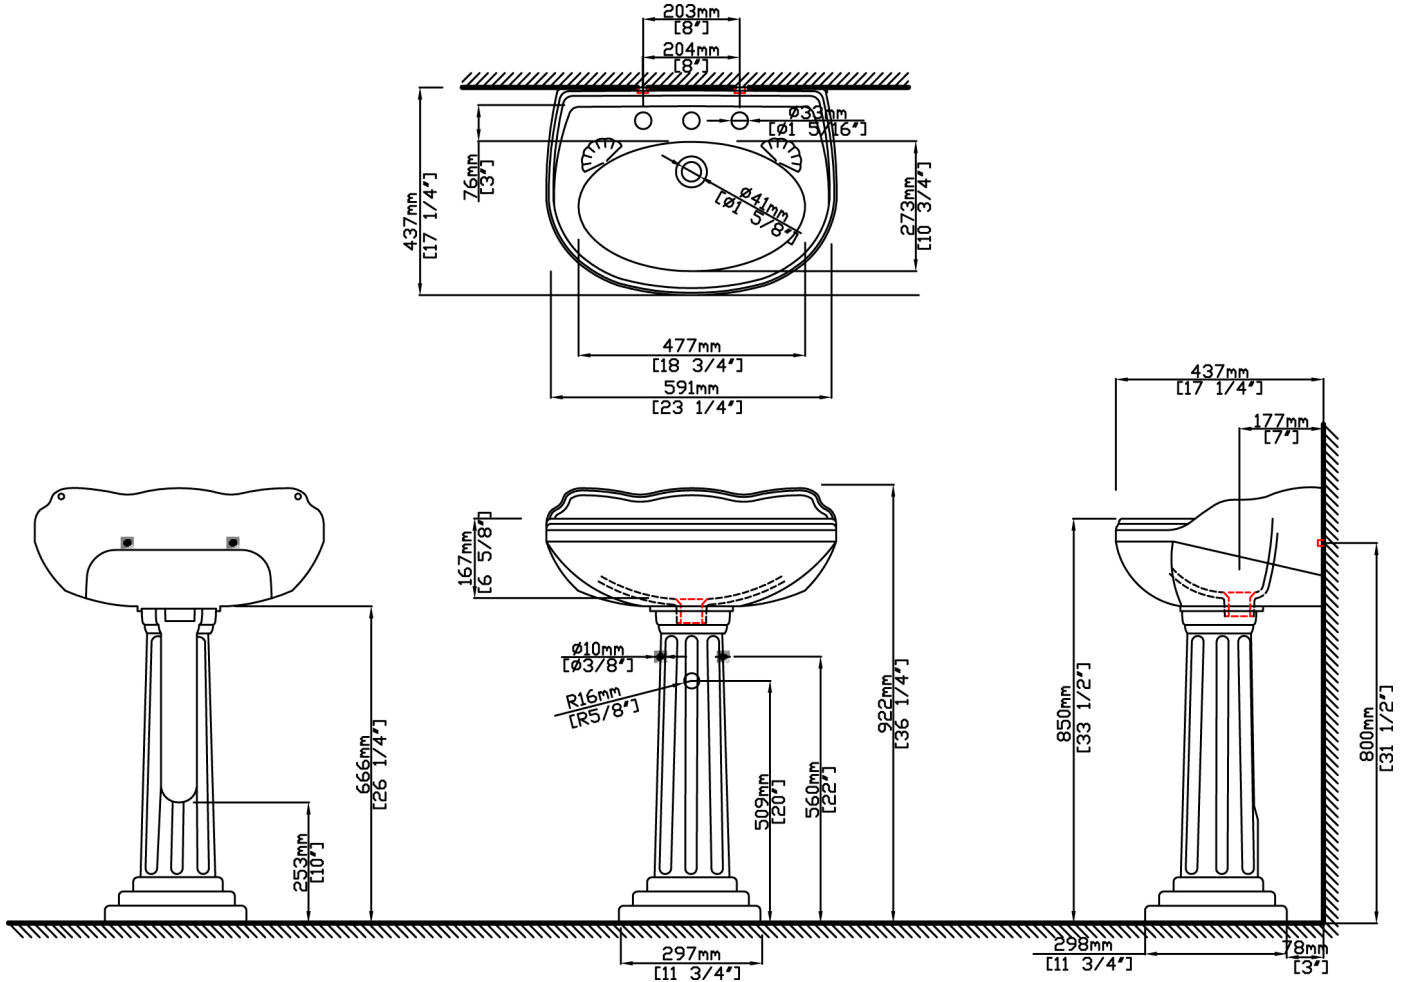

**ARLINGTON**

**Medium Pedestal Lavatory**

5128.082 Lavatory, 5120.331 Pedestal

**Product Features**

- Vitreous china
- Pedestal lavatory with overflow
- 8" (20.3 cm) faucet centers (-8)
- MicroGlaze™ anti-microbial glaze

- ASME A112.19.2M
- CSA B45.1

**Compliance Certifications**

*Meets or exceeds the following specifications:*

- ASME A112.19.2M
- CSA B45.1

**PRODUCT OPTIONS**

**Glaze Colors**

**.01** White

**.06** Biscuit

Dimensional Diagram

**IMPORTANT:** Dimensions are nominal and may vary within the range of tolerance per by NSI Standard A112.19.2. These measurements are subject to change. No responsibility is assumed for use of superseded or voided pages.