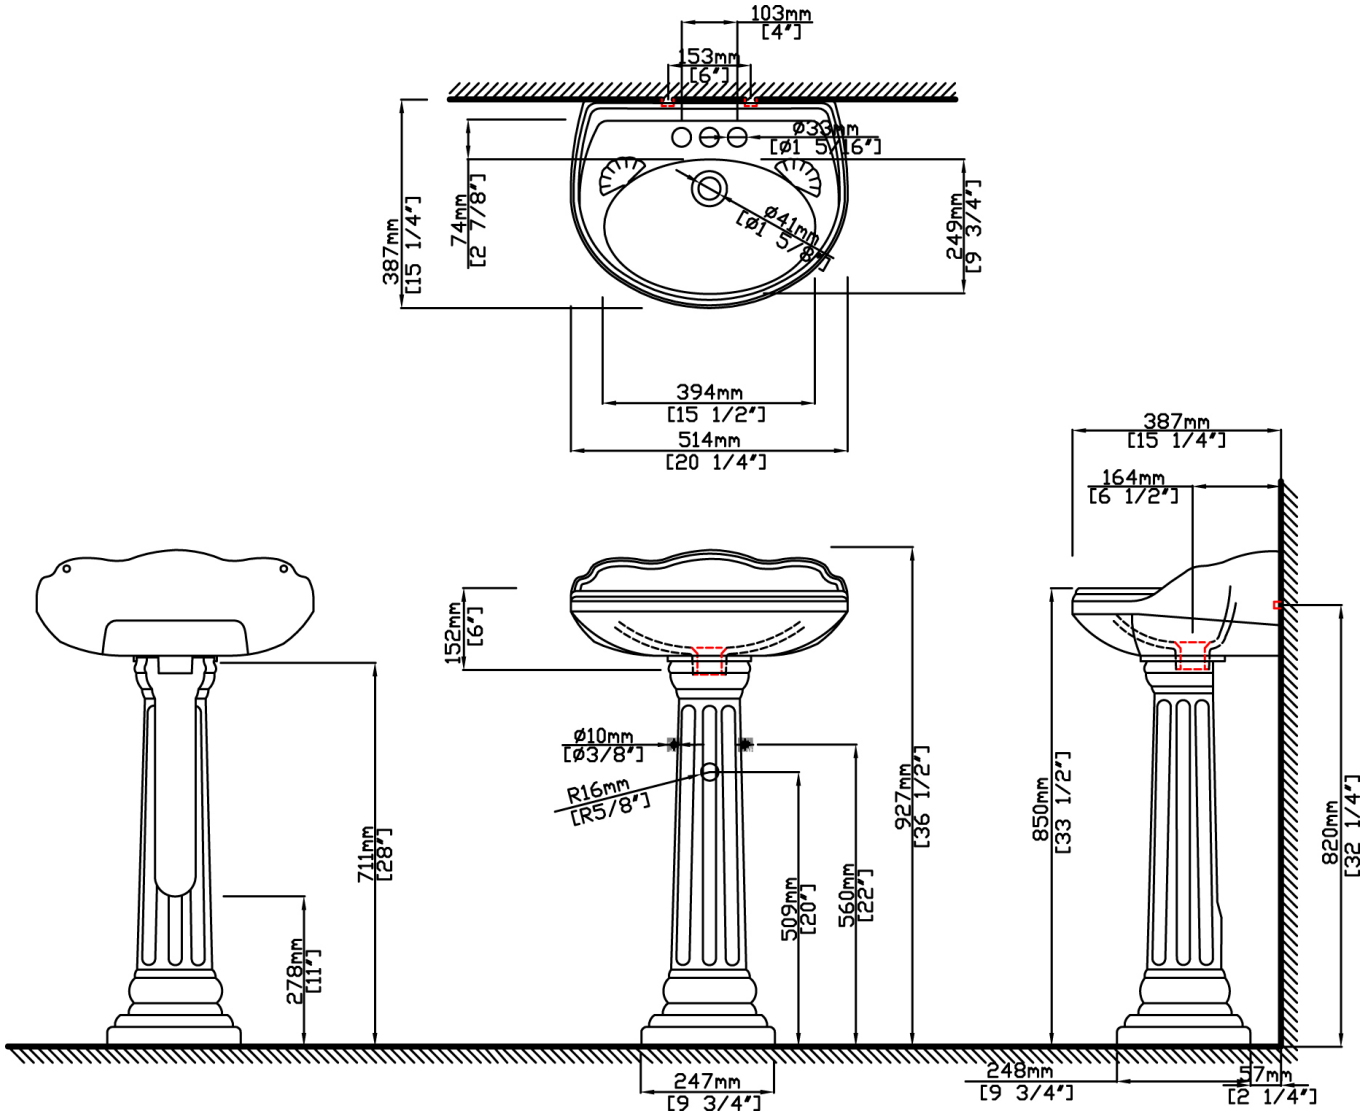

ARLINGTON

Petite Pedestal Lavatory

5127.042 Lavatory, 5127.331 Pedestal

Product Features

- Vitreous china
- Pedestal lavatory with overflow
- 4" (20.3 cm) faucet centers (-4)
- MicroGlaze™ anti-microbial glaze
- ADA compliant

PRODUCT OPTIONS

Glaze Colors

.01 White

.06 Biscuit

Dimensional Diagram

IMPORTANT: Dimensions are nominal and may vary within the range of tolerance per by NSI Standard A112.19.2. These measurements are subject to change. No responsibility is assumed for use of superseded or voided pages.