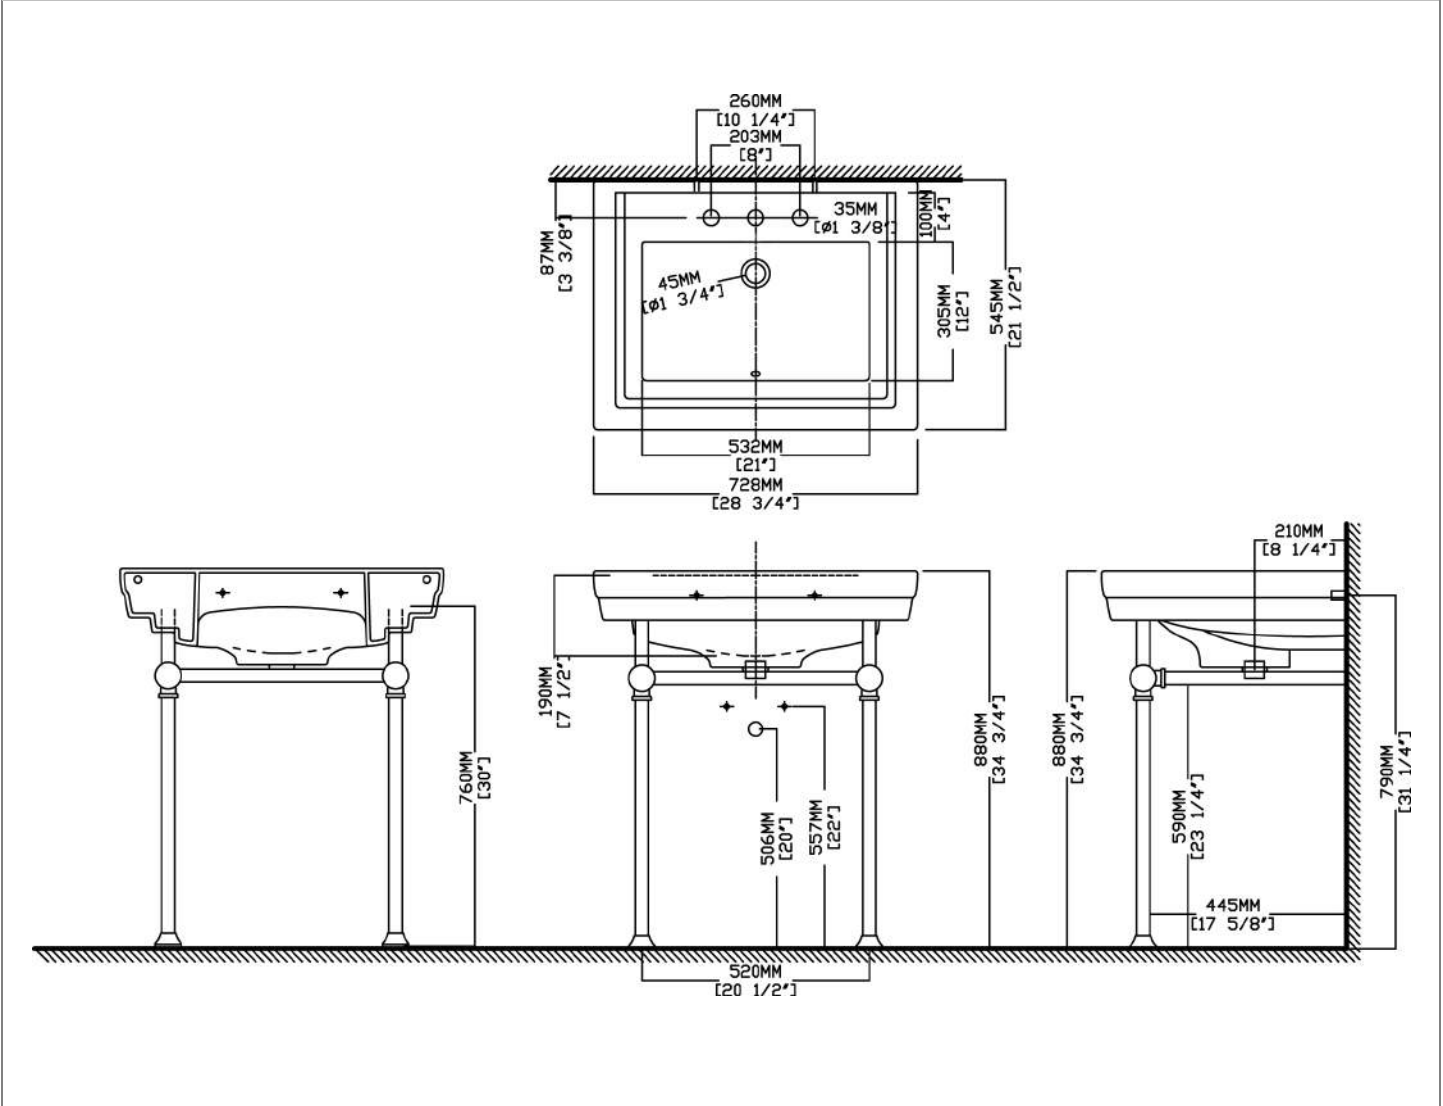

**.504**

Polished Brass

Dimensional Diagram

**IMPORTANT:** Dimensions are nominal and may vary within the range of tolerance per by NSI Standard A112.19.2. These measurements are subject to change. No responsibility is assumed for use of superseded or voided pages.