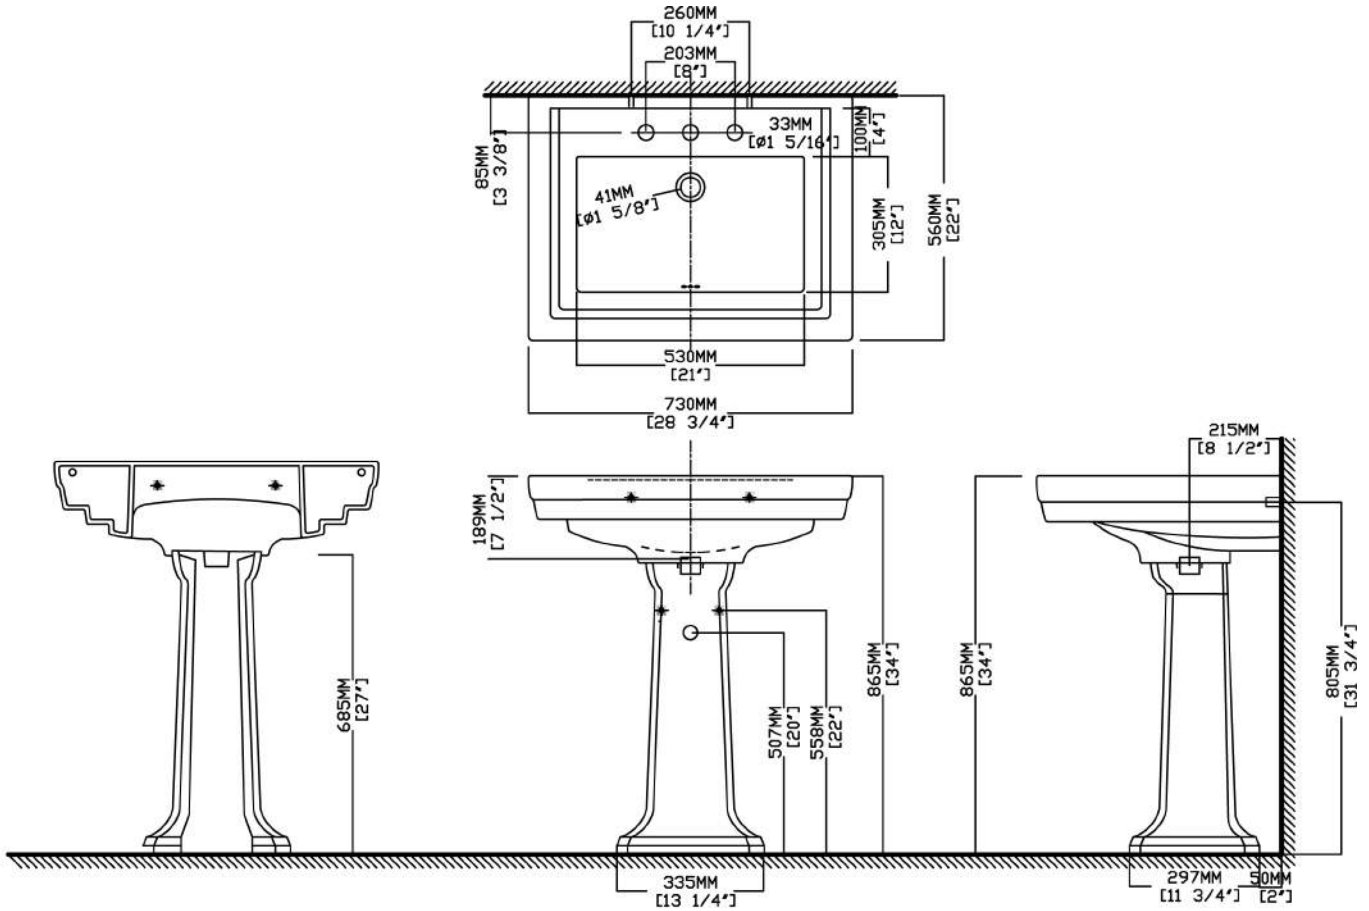

**RICHMOND**

**Grande Pedestal Lavatory**

5124.082 Lavatory, 5122.331 Pedestal

**Product Features**

- Vitreous china
- Pedestal lavatory with overflow
- 8" (20.3 cm) faucet centers (-8)
- MicroGlaze™ anti-microbial glaze
- ADA compliant

**PRODUCT OPTIONS**

**Glaze Colors**

**.01** White

**.06** Biscuit

Dimensional Diagram

**IMPORTANT:** Dimensions are nominal and may vary within the range of tolerance per by NSI Standard A112.19.2. These measurements are subject to change. No responsibility is assumed for use of superseded or voided pages.