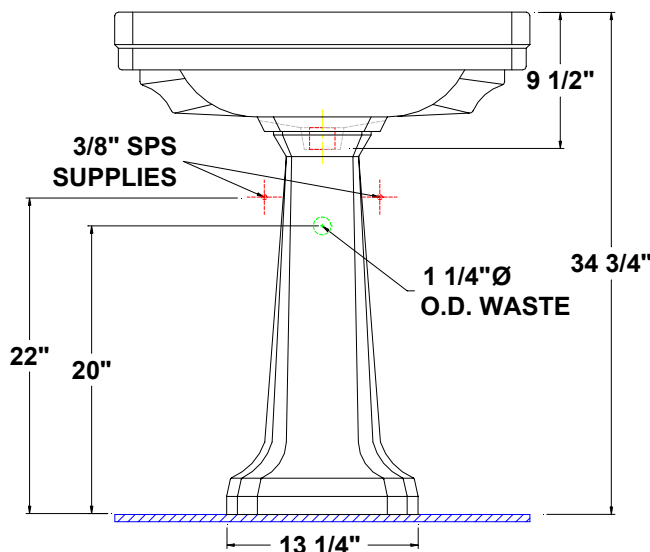

RICHMOND™ Grande
 28 3/4" x 21 1/2" x 34 3/4" high

Vitreous china pedestal lavatory, rear overflow, and faucet deck. Unit comes complete with mounting kit.

- 34 3/4" Lavatory height
- Unique classics design
- Easy installation

5124.080 -
 Faucet holes on 8" centers

- Colors:**
- .01 White
 - .02 Bone
 - .06 Balsa™

- To be specified:**
- Fixture color
 - Faucet
 - Supplies
 - 1 1/4" trap
 - Nipple

Fixture Information

Drain outlet	1 3/4" O.D.
Overall dimensions	28 3/4" x 21 1/2"
Basin dimensions	21 1/4" x 12"
Material	Vitreous china

Available Component parts:

- 5124.082 Lavatory slab 8"
- 5122.331 Pedestal only

Fixture dimensions meet ANSI/ASME standard A112.19.2M and CAN/CSA requirements. These measurements are subject to change or cancellation. No responsibility will be assumed for use of superseded or voided pages.