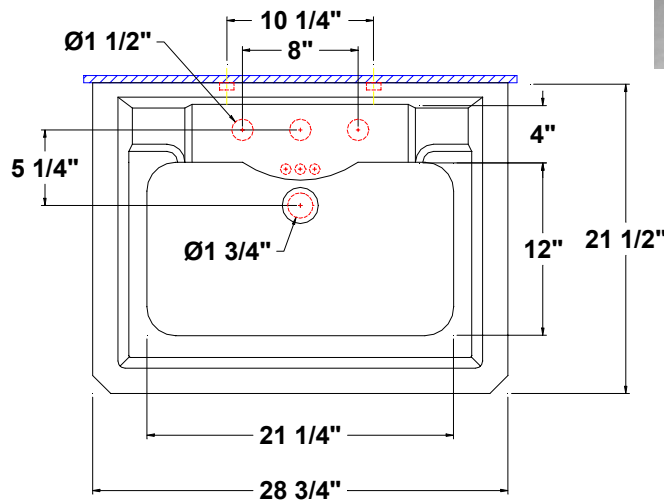

RICHMOND™ Grande
 28 3/4" x 21 1/2" x 34 3/4" high

Vitreous china pedestal lavatory, rear overflow, and faucet deck. Unit comes complete with mounting kit.

- 34 3/4" Lavatory height
- Unique classics design
- Easy installation

5124.080 -
 Faucet holes on 8" centers

- Colors:**
- .01 White
 - .02 Bone
 - .06 Balsa™

- To be specified:**
- Fixture color
 - Faucet
 - Supplies
 - 1 1/4" trap
 - Nipple

Fixture Information

Drain outlet	1 3/4" O.D.
Overall dimensions	28 3/4" x 21 1/2"
Basin dimensions	21 1/4" x 12"
Material	Vitreous china

Available Component parts:

- 5124.082 Lavatory slab 8"
- 5122.331 Pedestal only

Fixture dimensions meet ANSI/ASME standard A112.19.2M and CAN/CSA requirements. These measurements are subject to change or cancellation. No responsibility will be assumed for use of superseded or voided pages.