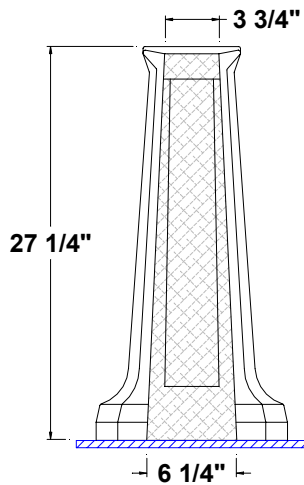

RICHMOND™ Grande
 28 3/4" x 21 1/2" x 34 3/4" high

Vitreous china pedestal lavatory, rear overflow, and faucet deck. Unit comes complete with mounting kit.

- 34 3/4" Lavatory height
- Unique classics design
- Easy installation

5124.080 -
 Faucet holes on 8" centers

- Colors:**
- .01 White
 - .02 Bone
 - .06 Balsa™

- To be specified:**
- Fixture color
 - Faucet
 - Supplies
 - 1 1/4" trap
 - Nipple

Fixture Information

Drain outlet	1 3/4" O.D.
Overall dimensions	28 3/4" x 21 1/2"
Basin dimensions	21 1/4" x 12"
Material	Vitreous china

Available Component parts:

- 5124.082 Lavatory slab 8"
- 5122.331 Pedestal only

Fixture dimensions meet ANSI/ASME standard A112.19.2M and CAN/CSA requirements. These measurements are subject to change or cancellation. No responsibility will be assumed for use of superseded or voided pages.