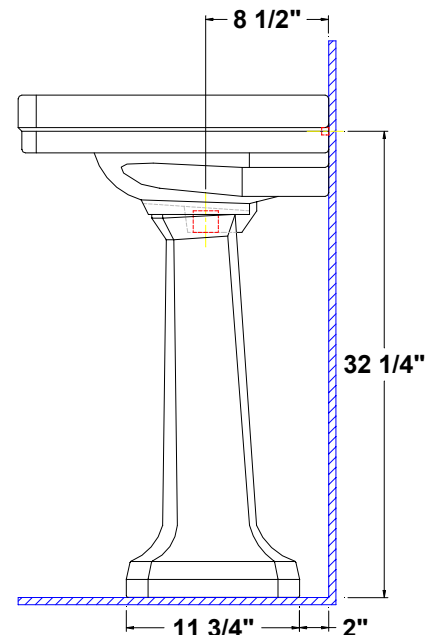

RICHMOND™ Grande
 28 3/4" x 21 1/2" x 34 3/4" high

Vitreous china pedestal lavatory, rear overflow, and faucet deck. Unit comes complete with mounting kit.

- 34 3/4" Lavatory height
- Unique classics design
- Easy installation

5124.080 -
 Faucet holes on 8" centers

- Colors:**
- .01 White
 - .02 Bone
 - .06 Balsa™

- To be specified:**
- Fixture color
 - Faucet
 - Supplies
 - 1 1/4" trap
 - Nipple

Fixture Information

Drain outlet	1 3/4" O.D.
Overall dimensions	28 3/4" x 21 1/2"
Basin dimensions	21 1/4" x 12"
Material	Vitreous china

Available Component parts:

- 5124.082 Lavatory slab 8"
- 5122.331 Pedestal only

Fixture dimensions meet ANSI/ASME standard A112.19.2M and CAN/CSA requirements. These measurements are subject to change or cancellation. No responsibility will be assumed for use of superseded or voided pages.