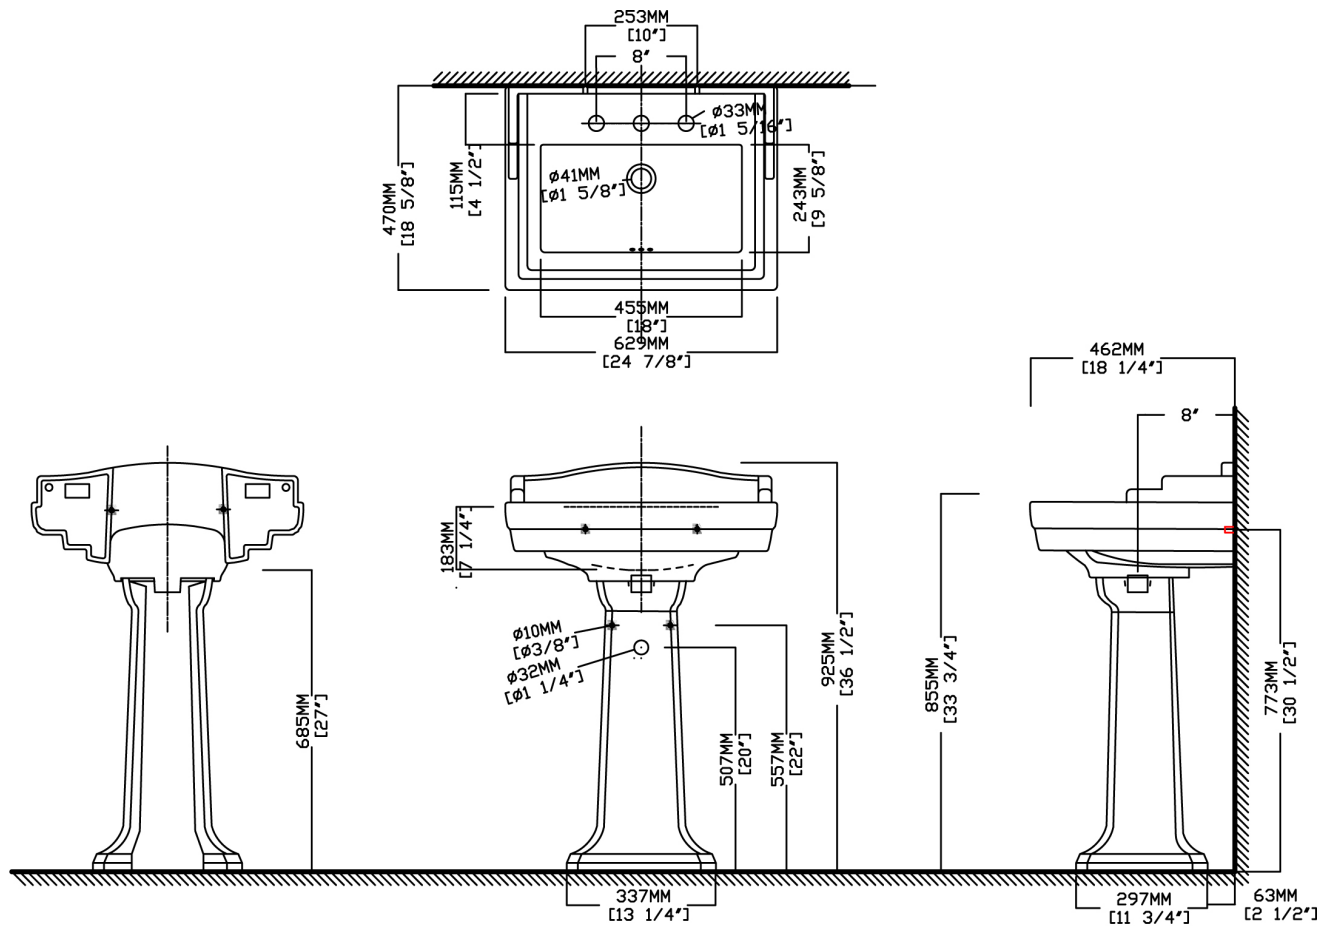

NEO-VENETIAN

Petite Pedestal Lavatory

5123.082 Lavatory, 5122.331 Pedestal

Product Features

- Vitreous china
- Pedestal lavatory with overflow
- 8" (20.3 cm) faucet centers (-8)
- MicroGlaze™ anti-microbial glaze
- ADA compliant

PRODUCT OPTIONS

Glaze Colors

.01 White

.06 Biscuit

Dimensional Diagram

IMPORTANT: Dimensions are nominal and may vary within the range of tolerance per by NSI Standard A112.19.2. These measurements are subject to change. No responsibility is assumed for use of superseded or voided pages.