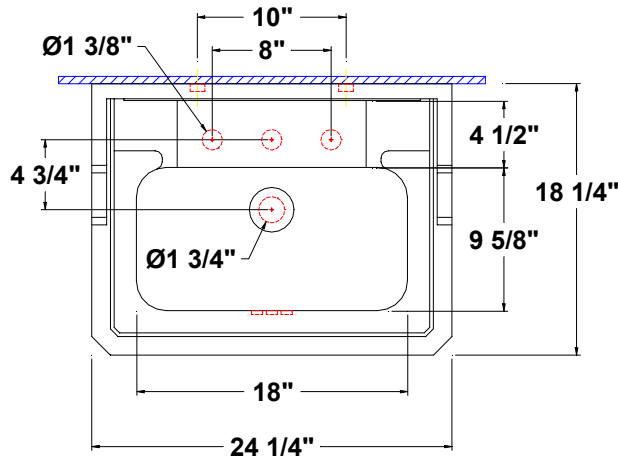

NEO-VENETIAN™ Petite

24 1/4" x 18 1/4" x 36 1/2" high

Vitreous china pedestal lavatory, front overflow, and faucet deck. Unit comes complete with mounting kit.

- 36 1/2" Lavatory height
- Unique classics design
- Easy installation

5123.080 -

Faucet holes on 8" centers

Colors:

- .01 White
- .02 Bone
- .06 Balsa™

To be specified:

- Fixture color
- Faucet
- Supplies
- 1 1/4" trap
- Nipple

Fixture Information

Drain outlet	1 3/4" O.D.
Overall dimensions	24 1/4" x 18 1/4"
Basin dimensions	18" x 9 5/8"
Material	Vitreous china

Available Component parts:

- 5123.082 Lavatory slab 8"
- 5122.331 Pedestal only

Fixture dimensions meet ANSI/ASME standard A112.19.2M and CAN/CSA requirements. These measurements are subject to change or cancellation. No responsibility will be assumed for use of superseded or voided pages.