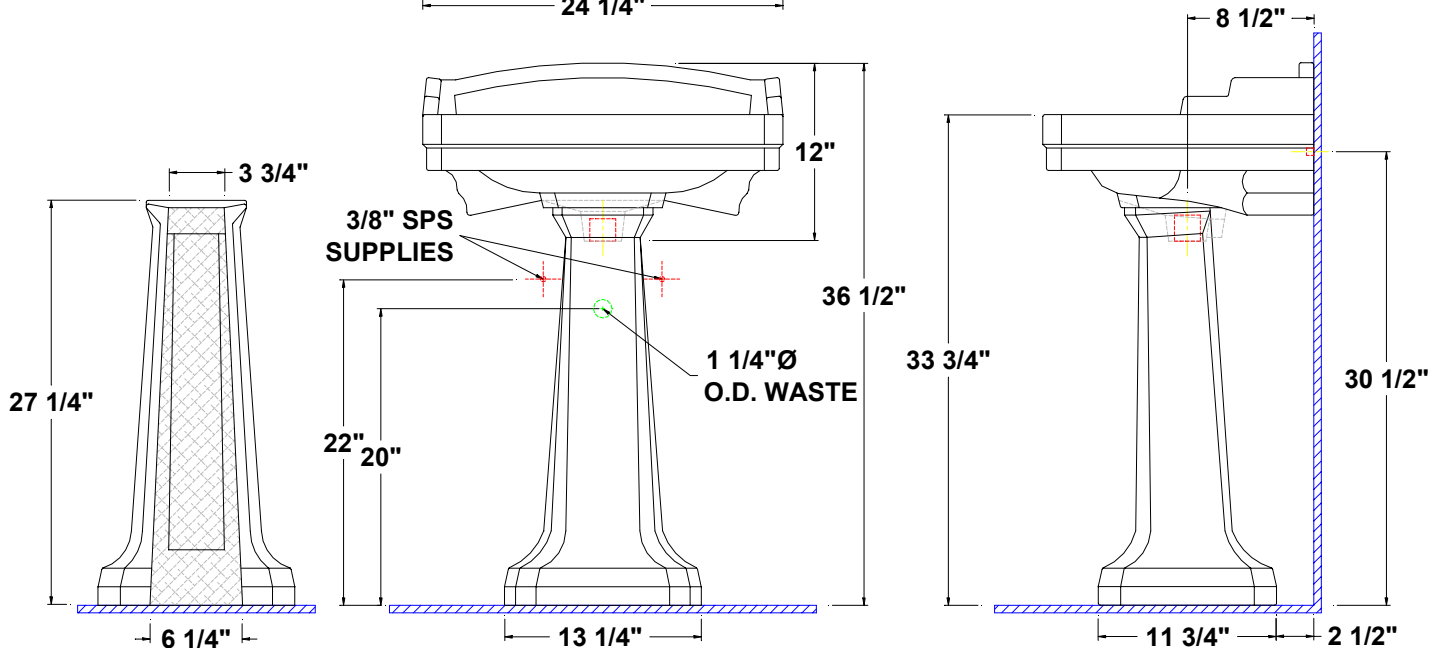

NEO-VENETIAN™ Petite

24 1/4" x 18 1/4" x 36 1/2" high

Vitreous china pedestal lavatory, front overflow, and faucet deck. Unit comes complete with mounting kit.

- 36 1/2" Lavatory height
- Unique classics design
- Easy installation

5123.080 -

Faucet holes on 8" centers

Colors:

- .01 White
- .02 Bone
- .06 Balsa™

To be specified:

- Fixture color
- Faucet
- Supplies
- 1 1/4" trap
- Nipple

Fixture Information

Drain outlet	1 3/4" O.D.
Overall dimensions	24 1/4" x 18 1/4"
Basin dimensions	18" x 9 5/8"
Material	Vitreous china

Available Component parts:

- 5123.082 Lavatory slab 8"
- 5122.331 Pedestal only

Fixture dimensions meet ANSI/ASME standard A112.19.2M and CAN/CSA requirements. These measurements are subject to change or cancellation. No responsibility will be assumed for use of superseded or voided pages.