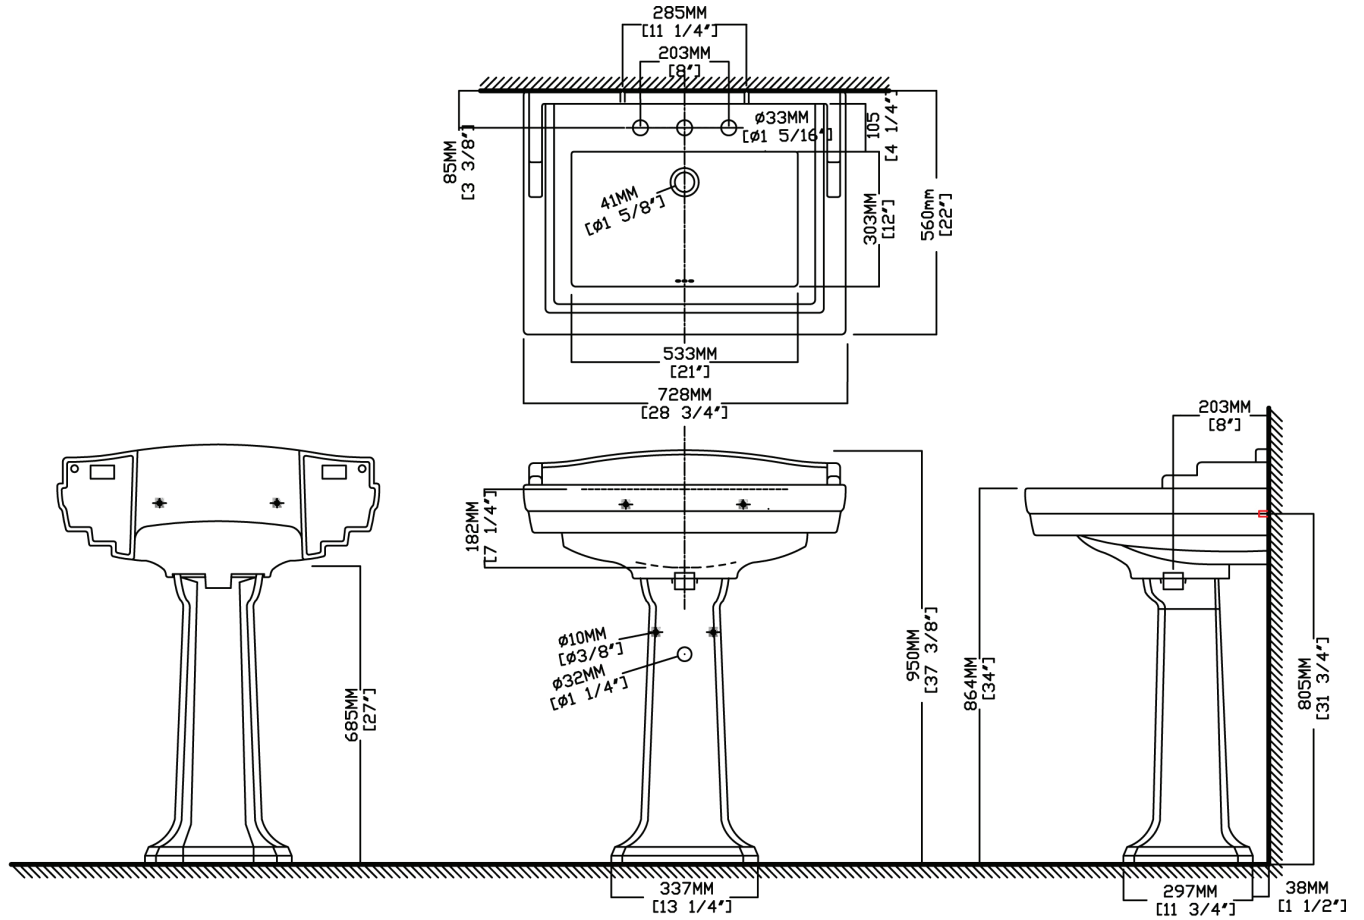

NEO-VENETIAN

Grande Pedestal Lavatory

5122.082 Lavatory, 5122.331 Pedestal

Product Features

- Vitreous china
- Pedestal lavatory with overflow
- 8" (20.3 cm) faucet centers (-8)
- MicroGlaze™ anti-microbial glaze
- ADA compliant

PRODUCT OPTIONS

Glaze Colors

.01 White

.06 Biscuit

Dimensional Diagram

IMPORTANT: Dimensions are nominal and may vary within the range of tolerance per by NSI Standard A112.19.2. These measurements are subject to change. No responsibility is assumed for use of superseded or voided pages.