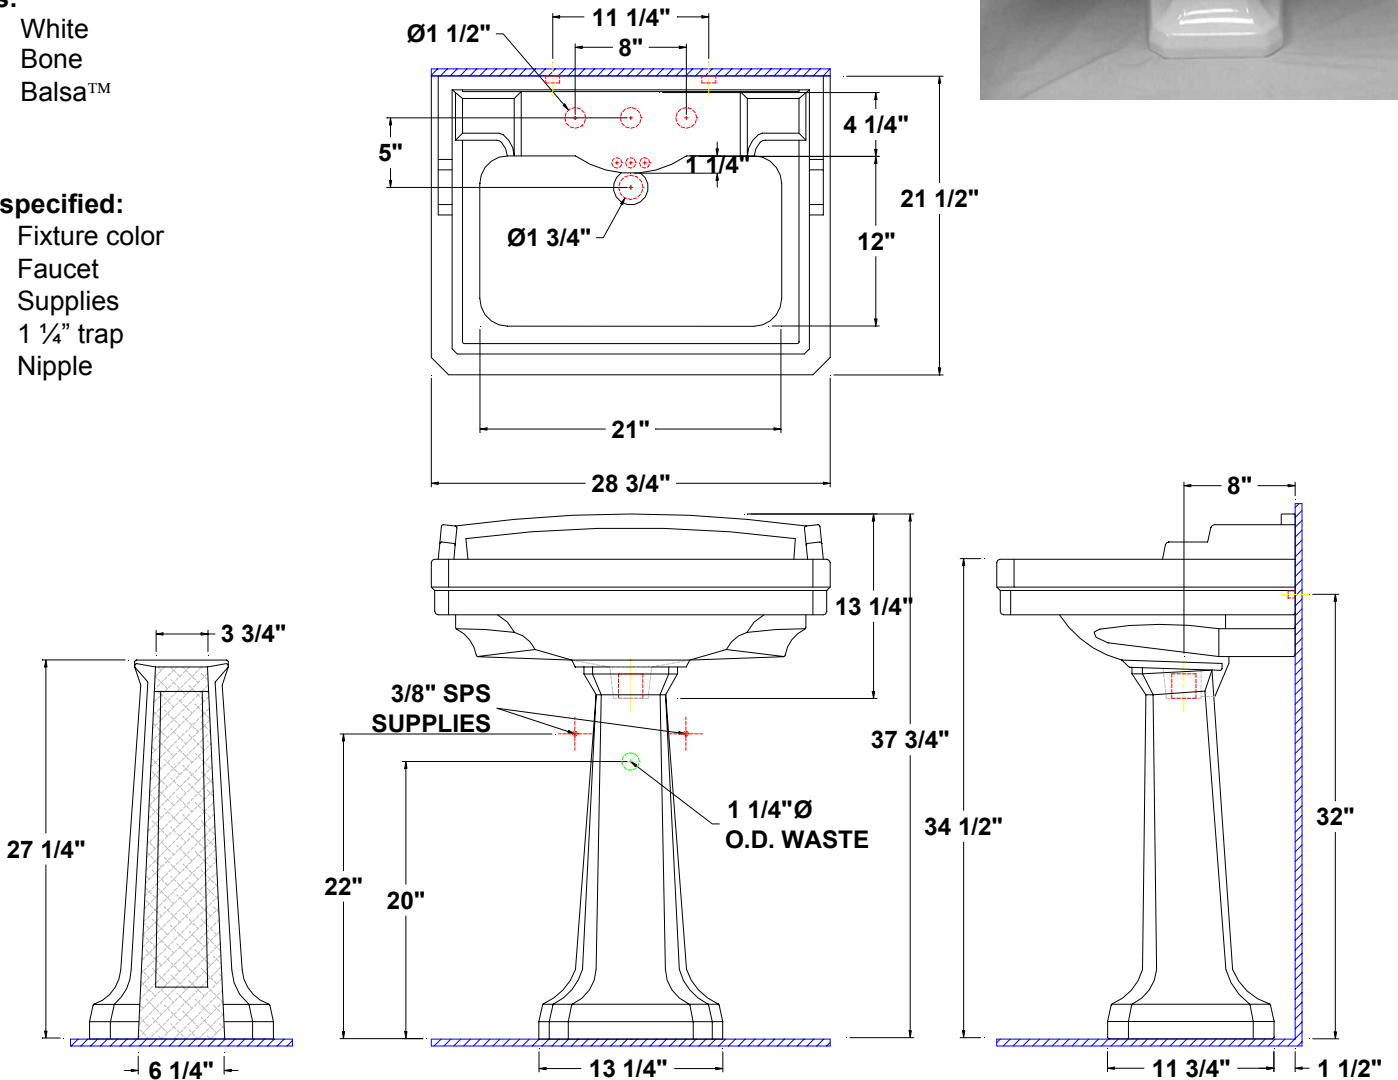

**NEO-VENETIAN™ Grande**

28 3/4" x 21 1/2" x 37 3/4" high

Vitreous china pedestal lavatory, rear overflow, and faucet deck. Unit comes complete with mounting kit.

- 37 3/4" Lavatory height
- Unique classics design
- Easy installation

**5122.080 -**

Faucet holes on 8" centers

**Colors:**

- .01 White
- .02 Bone
- .06 Balsa™

**To be specified:**

- Fixture color
- Faucet
- Supplies
- 1 1/4" trap
- Nipple

**Fixture Information**

Drain outlet	1 3/4" O.D.
Overall dimensions	28 3/4" x 21 1/2"
Basin dimensions	21" x 12"
Material	Vitreous china

**Available Component parts:**

- 5122.082 Lavatory slab 8"
- 5122.331 Pedestal only

Fixture dimensions meet ANSI/ASME standard A112.19.2M and CAN/CSA requirements. These measurements are subject to change or cancellation. No responsibility will be assumed for use of superseded or voided pages.