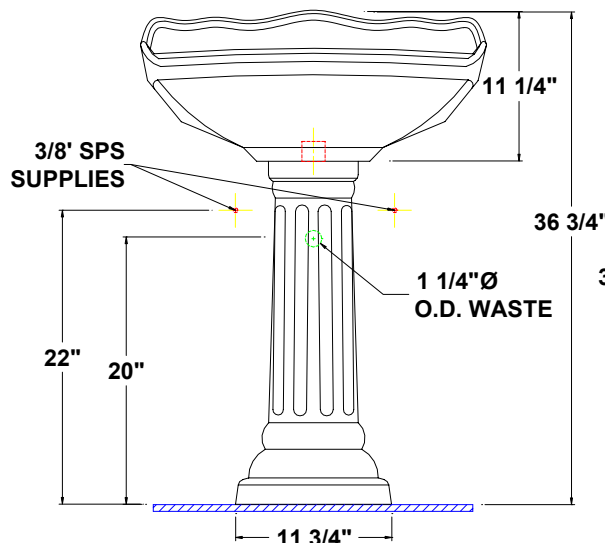

ARLINGTON™ Grande
 26" x 22 1/4" x 36 3/4" high

Vitreous china pedestal lavatory, front overflow, and faucet deck. Classical design with detailed backsplash and fluted pedestal. Unit comes complete with mounting kit.

- 36 3/4" Lavatory height
- Unique classics design
- Backsplash
- Easy installation

5120.080 -
 Faucet holes on 8" centers

- Colors:**
- .01 White
 - .02 Bone
 - .06 Balsa™

- To be specified:**
- Fixture color
 - Faucet
 - Supplies
 - 1 1/4" trap
 - Nipple

Fixture Information

Drain outlet	1 3/4" O.D.
Overall dimensions	26" x 22 1/4"
Basin dimensions	21" x 15"
Material	Vitreous china

Available Component parts:

- 5120.082 Lavatory slab 8"
- 5120.331 Pedestal only

Fixture dimensions meet ANSI/ASME standard A112.19.2M and CAN/CSA requirements. These measurements are subject to change or cancellation. No responsibility will be assumed for use of superseded or voided pages.