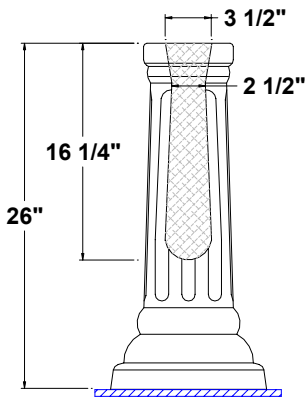

ARLINGTON™ Grande
 26" x 22 1/4" x 36 3/4" high

Vitreous china pedestal lavatory, front overflow, and faucet deck. Classical design with detailed backsplash and fluted pedestal. Unit comes complete with mounting kit.

- 36 3/4" Lavatory height
- Unique classics design
- Backsplash
- Easy installation

5120.080 -
 Faucet holes on 8" centers

- Colors:**
- .01 White
 - .02 Bone
 - .06 Balsa™

- To be specified:**
- Fixture color
 - Faucet
 - Supplies
 - 1 1/4" trap
 - Nipple

Fixture Information

Drain outlet	1 3/4" O.D.
Overall dimensions	26" x 22 1/4"
Basin dimensions	21" x 15"
Material	Vitreous china

Available Component parts:

- 5120.082 Lavatory slab 8"
- 5120.331 Pedestal only

Fixture dimensions meet ANSI/ASME standard A112.19.2M and CAN/CSA requirements. These measurements are subject to change or cancellation. No responsibility will be assumed for use of superseded or voided pages.