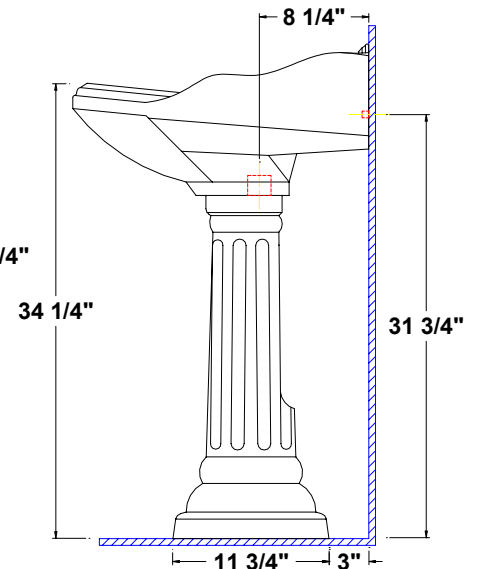

ARLINGTON™ Grande
 26" x 22 1/4" x 36 3/4" high

Vitreous china pedestal lavatory, front overflow, and faucet deck. Classical design with detailed backsplash and fluted pedestal. Unit comes complete with mounting kit.

- 36 3/4" Lavatory height
- Unique classics design
- Backsplash
- Easy installation

5120.080 -
 Faucet holes on 8" centers

- Colors:**
- .01 White
 - .02 Bone
 - .06 Balsa™

- To be specified:**
- Fixture color
 - Faucet
 - Supplies
 - 1 1/4" trap
 - Nipple

Fixture Information

Drain outlet	1 3/4" O.D.
Overall dimensions	26" x 22 1/4"
Basin dimensions	21" x 15"
Material	Vitreous china

Available Component parts:

- 5120.082 Lavatory slab 8"
- 5120.331 Pedestal only

Fixture dimensions meet ANSI/ASME standard A112.19.2M and CAN/CSA requirements. These measurements are subject to change or cancellation. No responsibility will be assumed for use of superseded or voided pages.