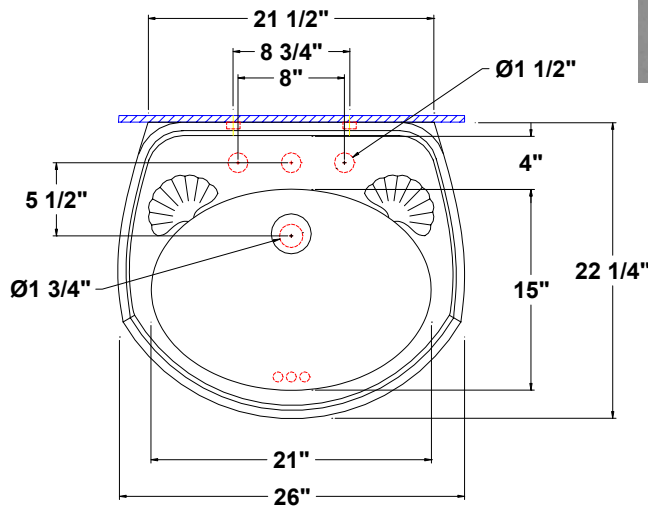

ARLINGTON™ Grande
 26" x 22 1/4" x 36 3/4" high

Vitreous china pedestal lavatory, front overflow, and faucet deck. Classical design with detailed backsplash and fluted pedestal. Unit comes complete with mounting kit.

- 36 3/4" Lavatory height
- Unique classics design
- Backsplash
- Easy installation

5120.080 -
 Faucet holes on 8" centers

- Colors:**
- .01 White
 - .02 Bone
 - .06 Balsa™

- To be specified:**
- Fixture color
 - Faucet
 - Supplies
 - 1 1/4" trap
 - Nipple

Fixture Information

Drain outlet	1 3/4" O.D.
Overall dimensions	26" x 22 1/4"
Basin dimensions	21" x 15"
Material	Vitreous china

Available Component parts:

- 5120.082 Lavatory slab 8"
- 5120.331 Pedestal only

Fixture dimensions meet ANSI/ASME standard A112.19.2M and CAN/CSA requirements. These measurements are subject to change or cancellation. No responsibility will be assumed for use of superseded or voided pages.