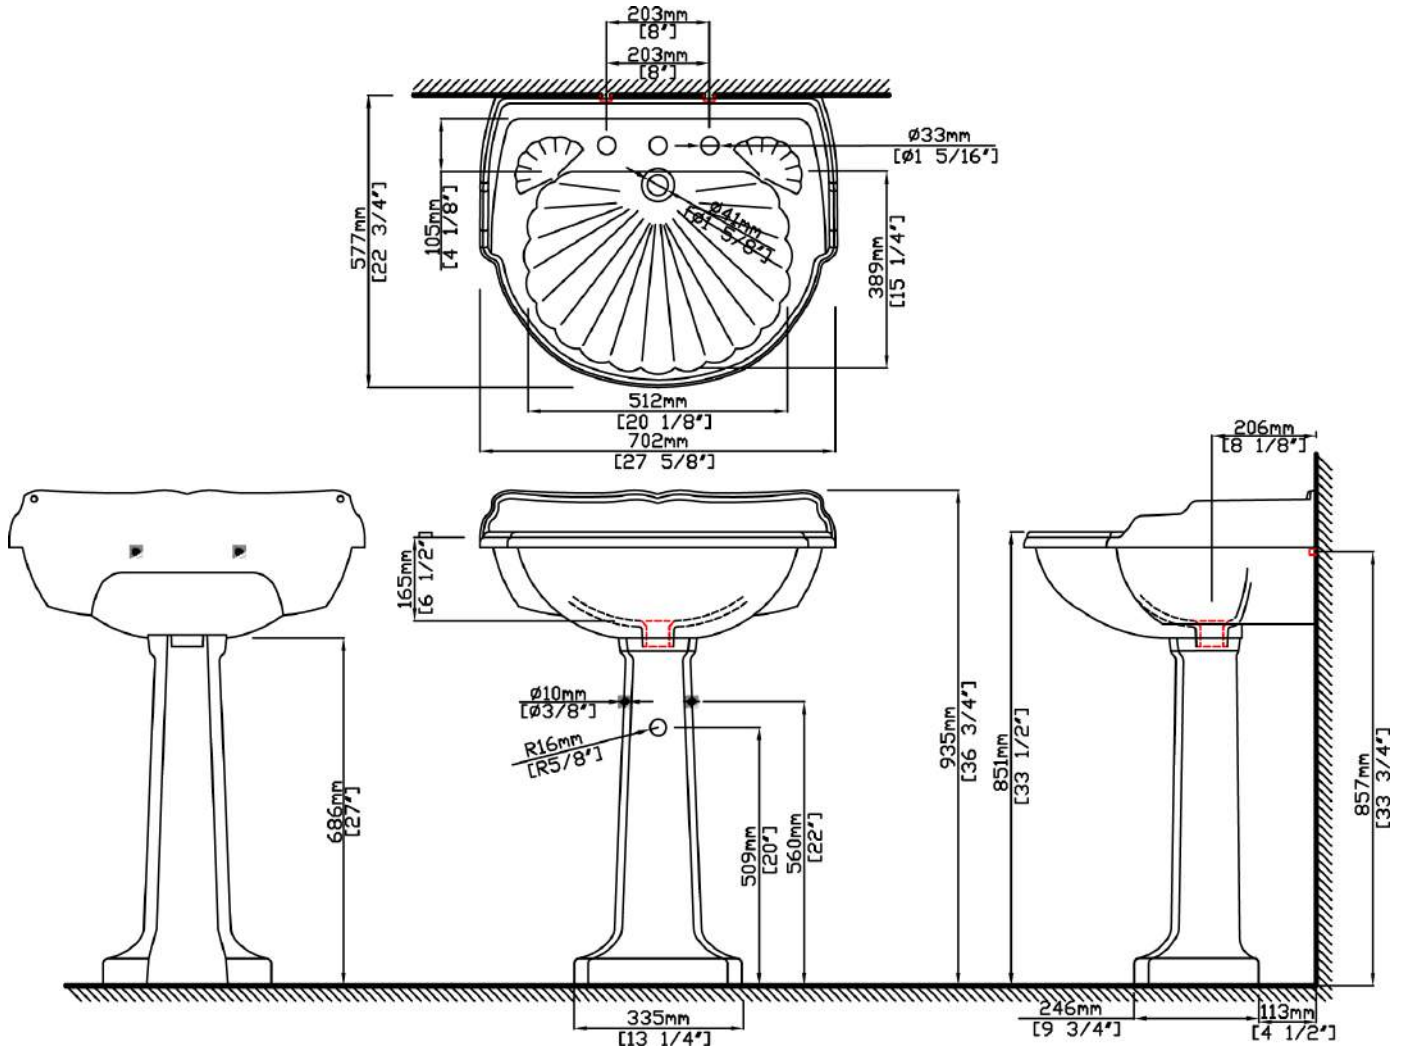

BARRYMORE

Grande Pedestal Lavatory

5071.082 Lavatory, 5071.331 Pedestal

Product Features

- Vitreous china
- Pedestal lavatory with overflow
- 8" (20.3 cm) faucet centers (-8)
- MicroGlaze™ anti-microbial glaze
- ADA compliant

PRODUCT OPTIONS

Glaze Colors

.01 White

.06 Biscuit

Dimensional Diagram

IMPORTANT: Dimensions are nominal and may vary within the range of tolerance per by NSI Standard A112.19.2. These measurements are subject to change. No responsibility is assumed for use of superseded or voided pages.