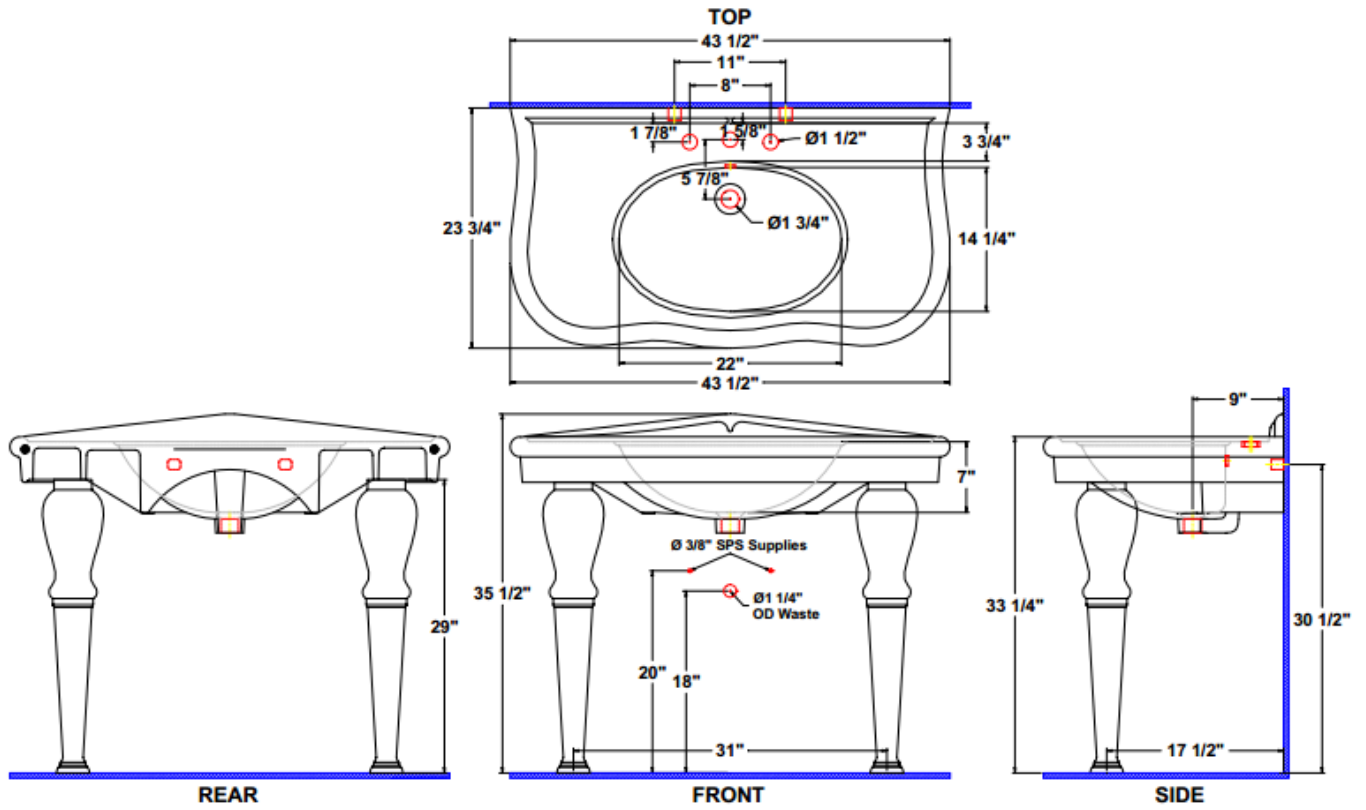

PARISIAN

Grande Console Lavatory

Straight Legs

5050.082 Lavatory, 5046.331 Legs

Product Features

- Fine Italian Fireclay
- Console lavatory with overflow
- 8" (20.3 cm) faucet centers (-8)
- MicroGlaze™ anti-microbial glaze
- ADA compliant

PRODUCT OPTIONS

Glaze Colors		
		
<p>.01 White</p>		

Dimensional Diagram

IMPORTANT: Dimensions are nominal and may vary within the range of tolerance per by NSI Standard A112.19.2. These measurements are subject to change. No responsibility is assumed for use of superseded or voided pages.