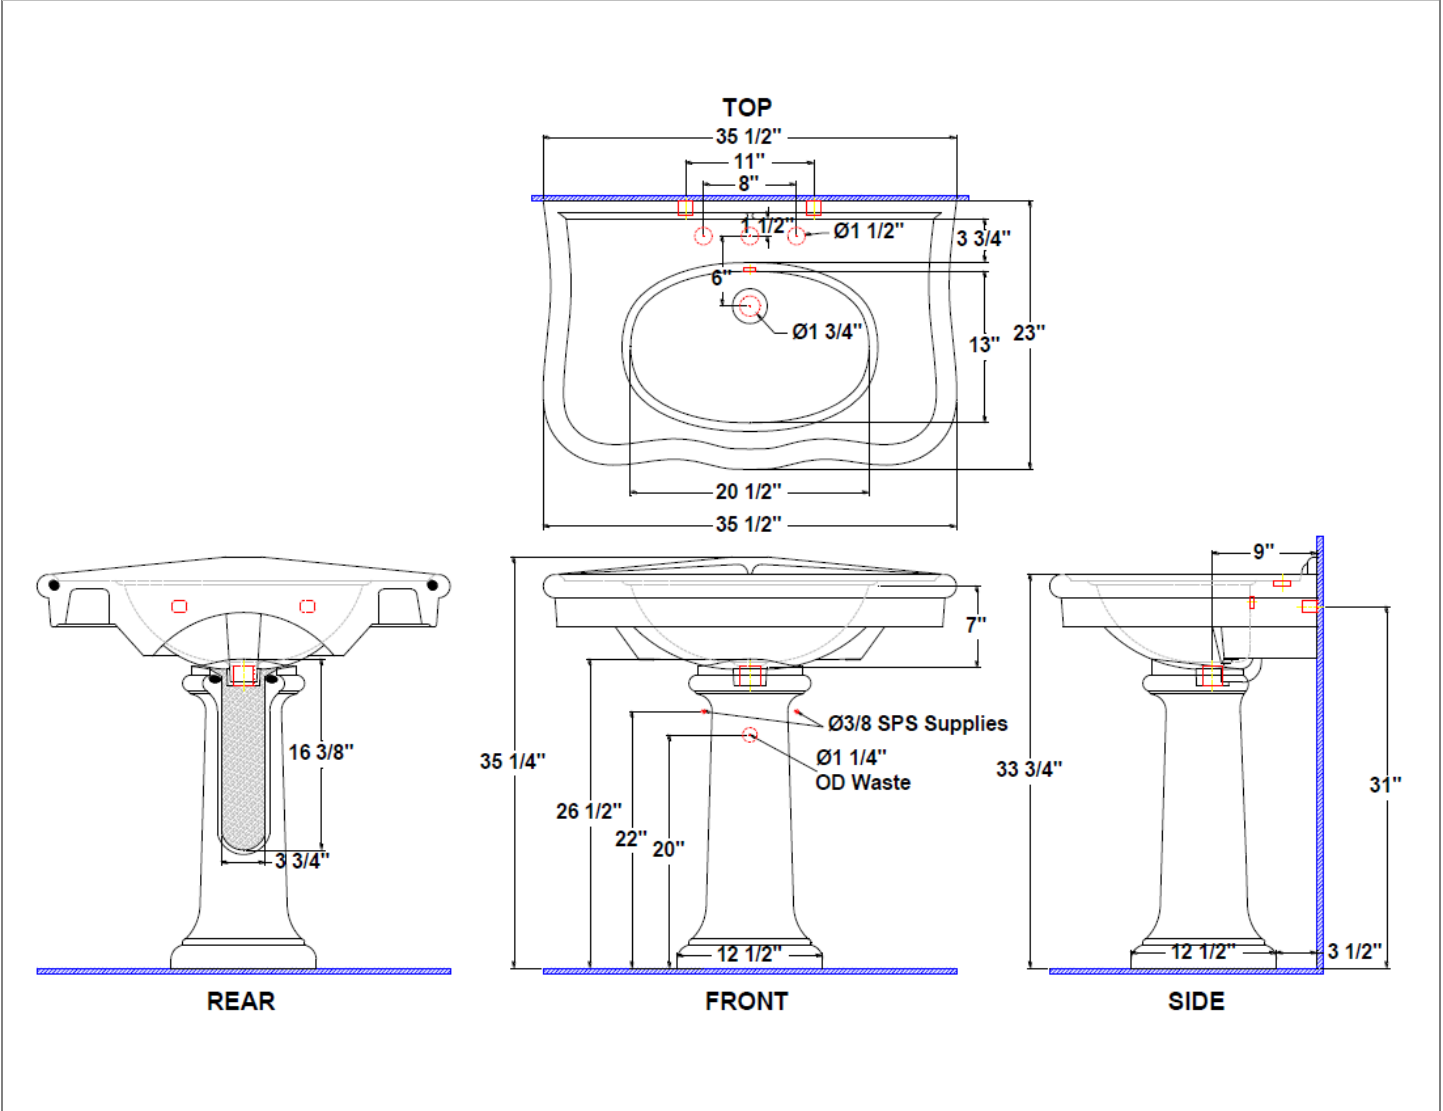

**PARISIAN**

**Medium Pedestal Lavatory**

5049.082 Lavatory, 5048.331 Pedestal

**Product Features**

- Fine Italian Fireclay
- Pedestal lavatory with overflow
- 8" (20.3 cm) faucet centers (-8)

**Accessories Included**

**Compliance Certifications**

*Meets or exceeds the following specifications:*

- ASME A112.19.2M
- CSA B45.1

**PRODUCT OPTIONS**

**Glaze Colors**

**.01** White

Dimensional Diagram

**IMPORTANT:** Dimensions are nominal and may vary within the range of tolerance per by NSI Standard A112.19.2. These measurements are subject to change. No responsibility is assumed for use of superseded or voided pages.