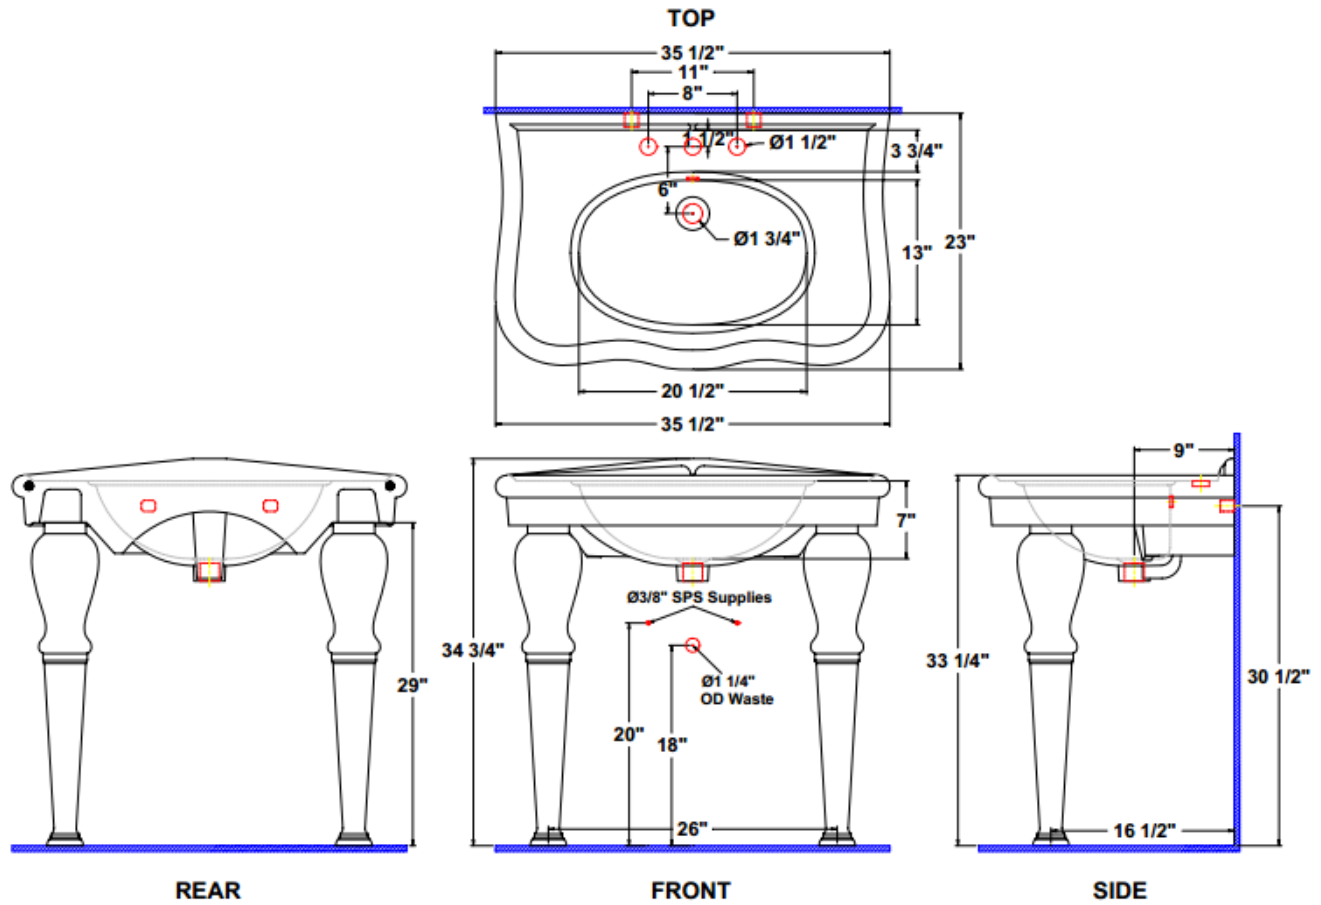

**PARISIAN**

**Medium Console Lavatory**

**Straight Legs**

5049.082 Lavatory, 5046.331 Legs

**Product Features**

- Fine Italian Fireclay
- Console lavatory with overflow
- 8" (20.3 cm) faucet centers (-8)
- MicroGlaze™ anti-microbial glaze
- ADA compliant

- ASME A112.19.2M
- CSA B45.1

**PRODUCT OPTIONS**

Glaze Colors		
		
<p><b>.01</b> White</p>		

Dimensional Diagram

**IMPORTANT:** Dimensions are nominal and may vary within the range of tolerance per by NSI Standard A112.19.2. These measurements are subject to change. No responsibility is assumed for use of superseded or voided pages.