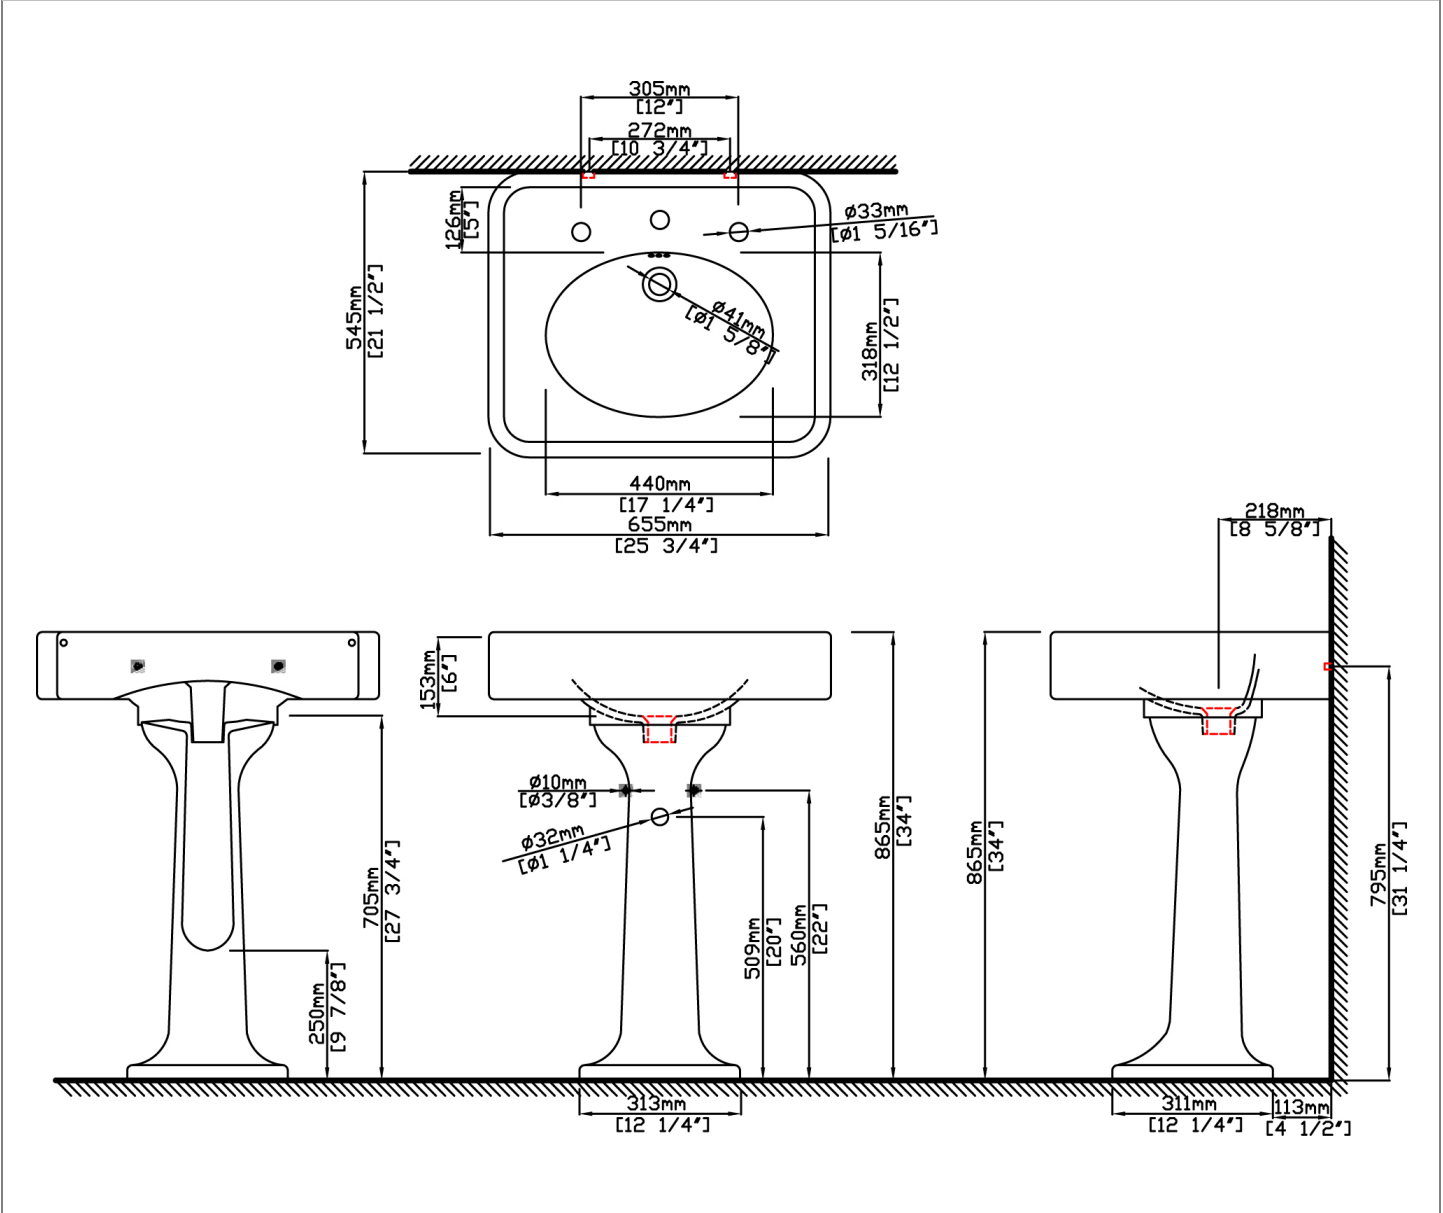

**LIBERTY**

**Pedestal Lavatory**

5020.122 Lavatory, 5020.331 Pedestal

**Product Features**

- Vitreous china
- Pedestal lavatory with overflow
- 12" (20.3 cm) faucet centers (-12)
- MicroGlaze™ anti-microbial glaze
- ADA compliant

**PRODUCT OPTIONS**

**Glaze Colors**

**.01** White

**.06** Biscuit

Dimensional Diagram

**IMPORTANT:** Dimensions are nominal and may vary within the range of tolerance per by NSI Standard A112.19.2. These measurements are subject to change. No responsibility is assumed for use of superseded or voided pages.