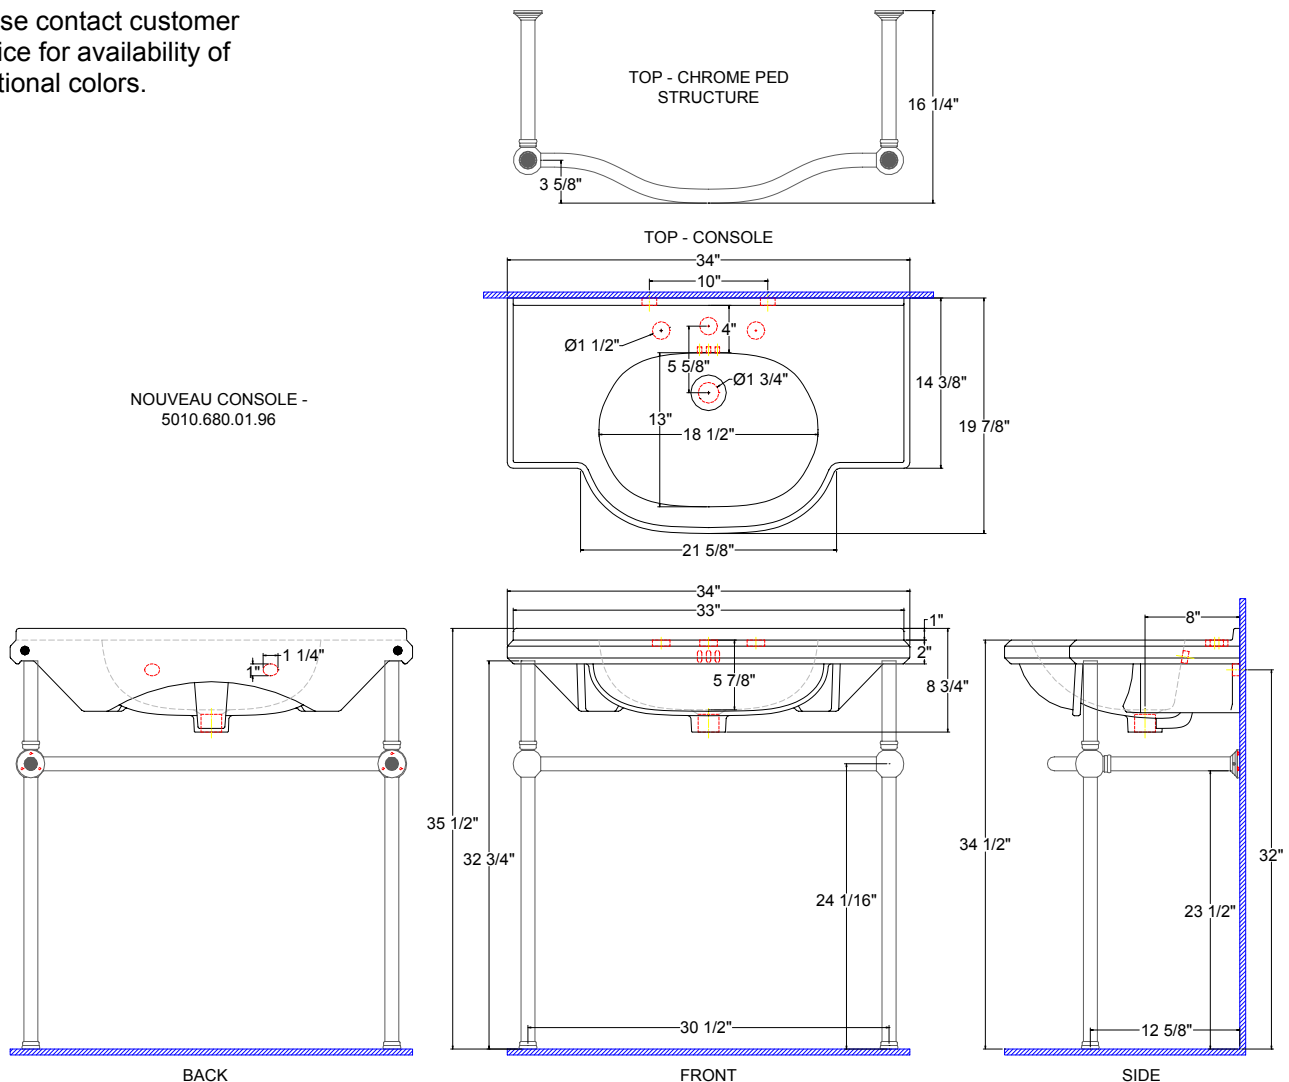

NOUVEAU CONSOLE -
5010.680.01.96