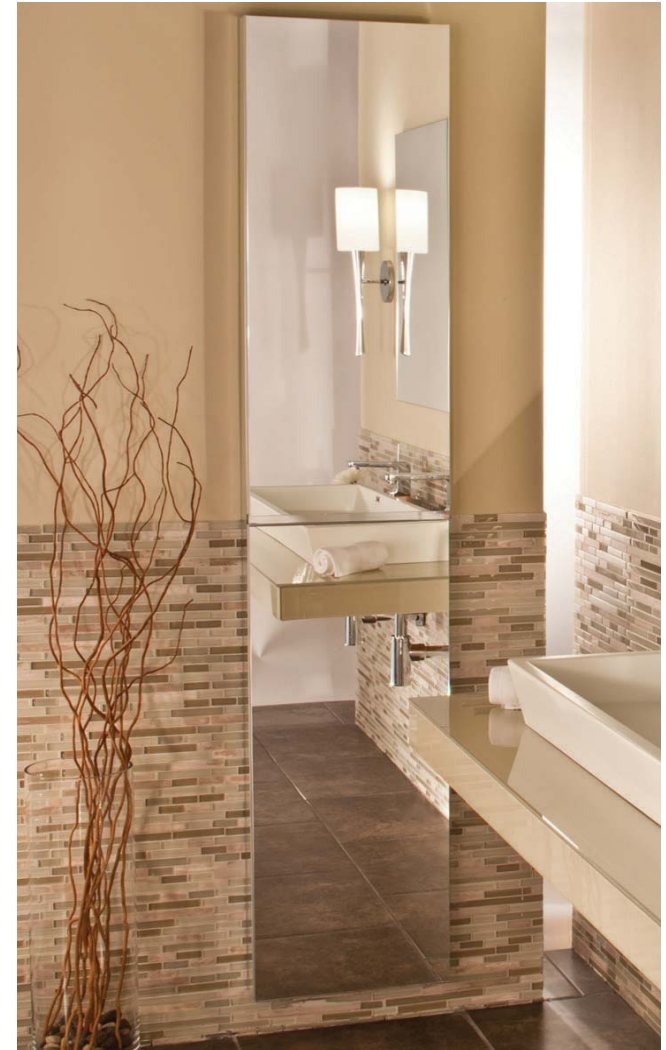

GLASSCRAFTERS, INC.
193 Veterans Blvd. Carlstadt, NJ 07072
1+ (800) 233-7362 (F) 1+ (888) 233-7362
sales@glasscraftersinc.com

Products That Reflect Your Style