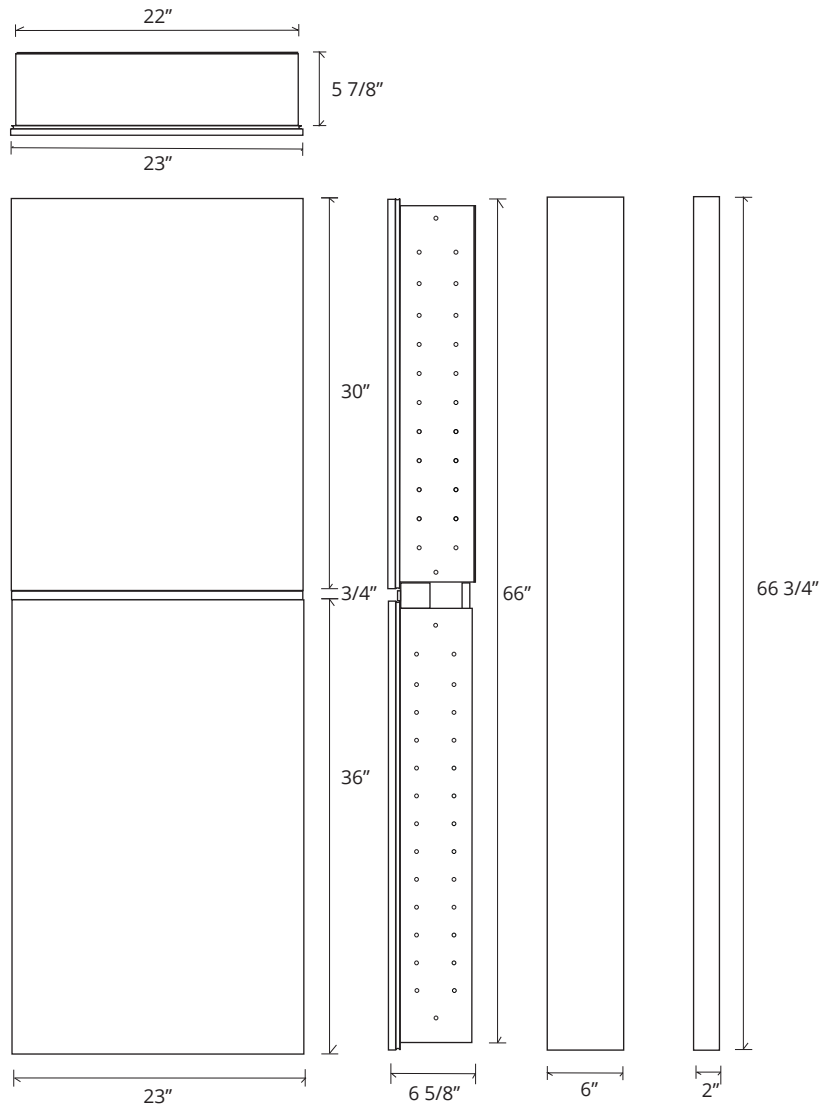

VERTICAL TIER FRAMELESS MIRROR CABINET

VTS-2466-6-SC-FM

Side Mirror Kit - Order for Surface Mount, #SMK6-66; or Semi Recessed #SRMK2-66
 Beveled Mirror also available (add "BM" to model code)

SPECIFICATIONS

Roughing-in Opening	22 3/8" x 66 3/8"
Overall Dimensions	23" x 66 3/4"

GLASSCRAFTERS INC.

Side Mirror Kit
 SMK6-66
 Order for
 Surface
 Mount

Side Mirror Kit
 SRMK2-66
 Order for
 Semi-Recessed
 Mount

GLASSCRAFTERS, INC.
 193 Veterans Blvd. Carlstadt, NJ 07072
 1+ (800) 233-7362 (F) 1+ (888) 233-7362
 sales@glasscraftersinc.com