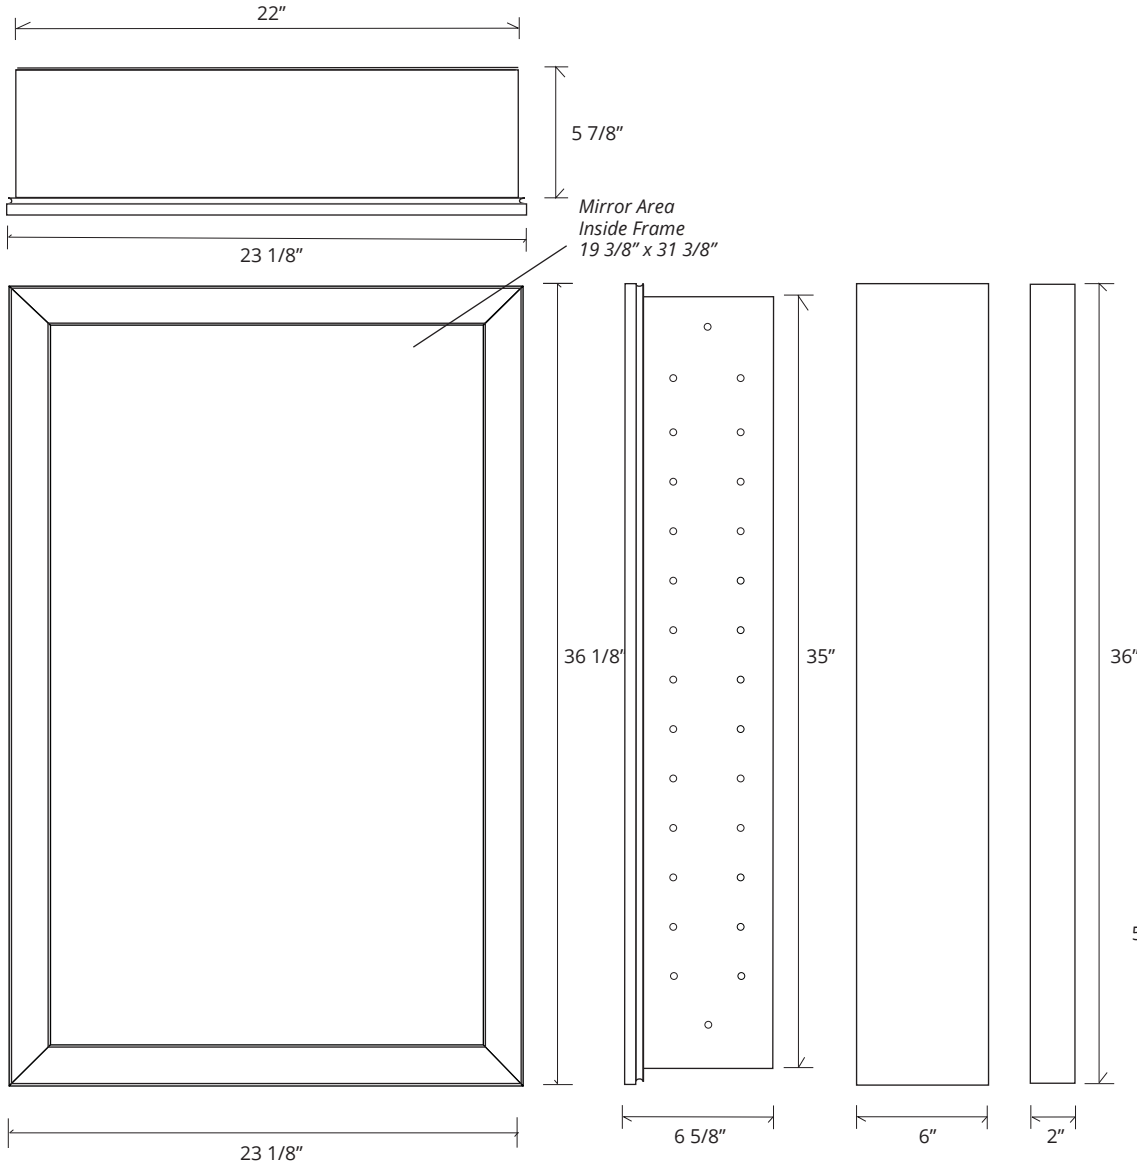

# SOHO FRAMED MIRROR CABINET

## GC2436-6-SC-SO

Side Mirror Kit - Order for Surface Mount, #SMK6-36; or Semi Recessed SRMK2-36  
 Beveled Mirror also available (add "BM" to model code)

### SPECIFICATIONS

Roughing-in Opening	22 3/8" x 35 3/8"
Overall Dimensions	23 1/8" x 36 1/8"

GLASSCRAFTERS INC.

Finishes: Polished Chrome, Polished Nickel, Brushed Nickel, Brushed Bronze, Oil Rubbed Bronze