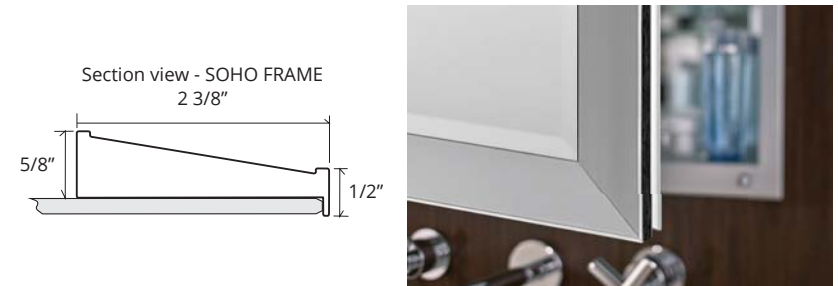

# SOHO FRAMED MIRROR CABINET

## GC2436-6-SC-SO

Side Mirror Kit - Order for Surface Mount, #SMK6-36; or Semi Recessed SRMK2-36  
 Beveled Mirror also available (add "BM" to model code)

### SPECIFICATIONS

Roughing-in Opening	22 3/8" x 35 3/8"
Overall Dimensions	23 1/8" x 36 1/8"

GLASSCRAFTERS INC.

Finishes: Polished Chrome, Polished Nickel, Brushed Nickel, Brushed Bronze, Oil Rubbed Bronze