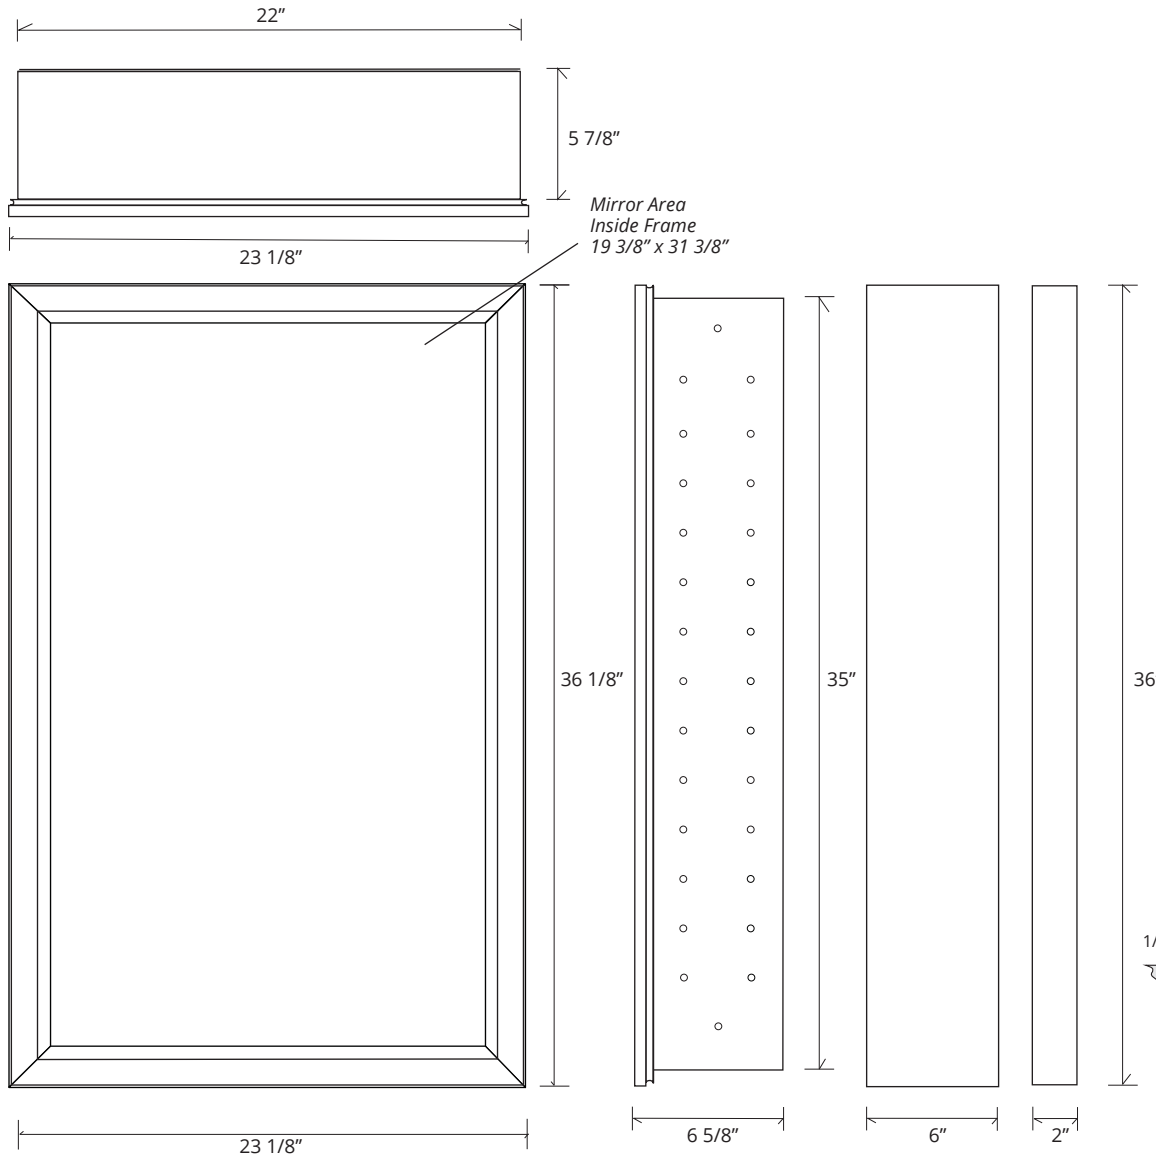

DECO FRAMED MIRROR CABINET

GC2436-6-SC-DE

Side Mirror Kit - Order for Surface Mount, #SMK6-36; or Semi Recessed #SRMK2-36
 Beveled Mirror also available (add "BM" to model code)

Finishes: Polished Chrome, Polished Nickel, Brushed Nickel, Brushed Bronze, Oil Rubbed Bronze

SPECIFICATIONS

Roughing-in Opening	22 3/8" x 35 3/8"
Overall Dimensions	23 1/8" x 36 1/8"

GLASSCRAFTERS INC.

Side Mirror Kit
 SMK6-36
 Order for
 Surface Mount

Side Mirror Kit
 SRMK2-36
 Order for
 Semi-Recessed
 Mount