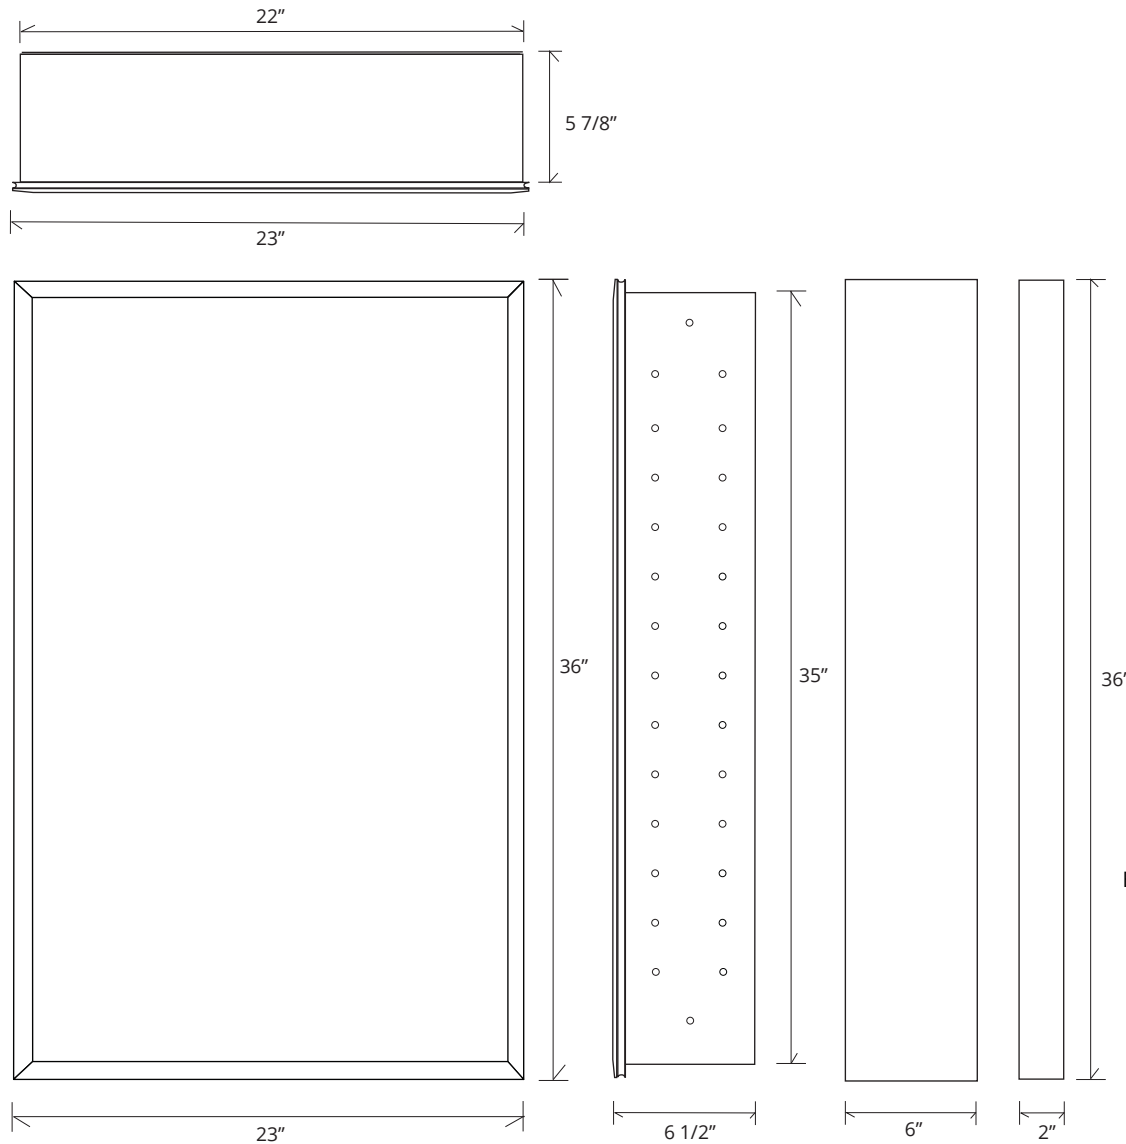

# FRAMELESS 3/4" BEVELED MIRROR CABINET

## GC2436-6 SC-BM

Side Mirror Kit - Order for Surface Mount, #SMK6-36; or Semi Recessed #SRMK2-36

### SPECIFICATIONS

Roughing-in Opening	22 3/8" x 35 3/8"
Overall Dimensions	23" x 36"

GLASSCRAFTERS INC.

Beveled Mirror Section View

Side Mirror Kit  
SMK6-36  
Order for  
Surface Mount

Side Mirror Kit  
SRMK2-36  
Order for  
Semi-Recessed  
Mount