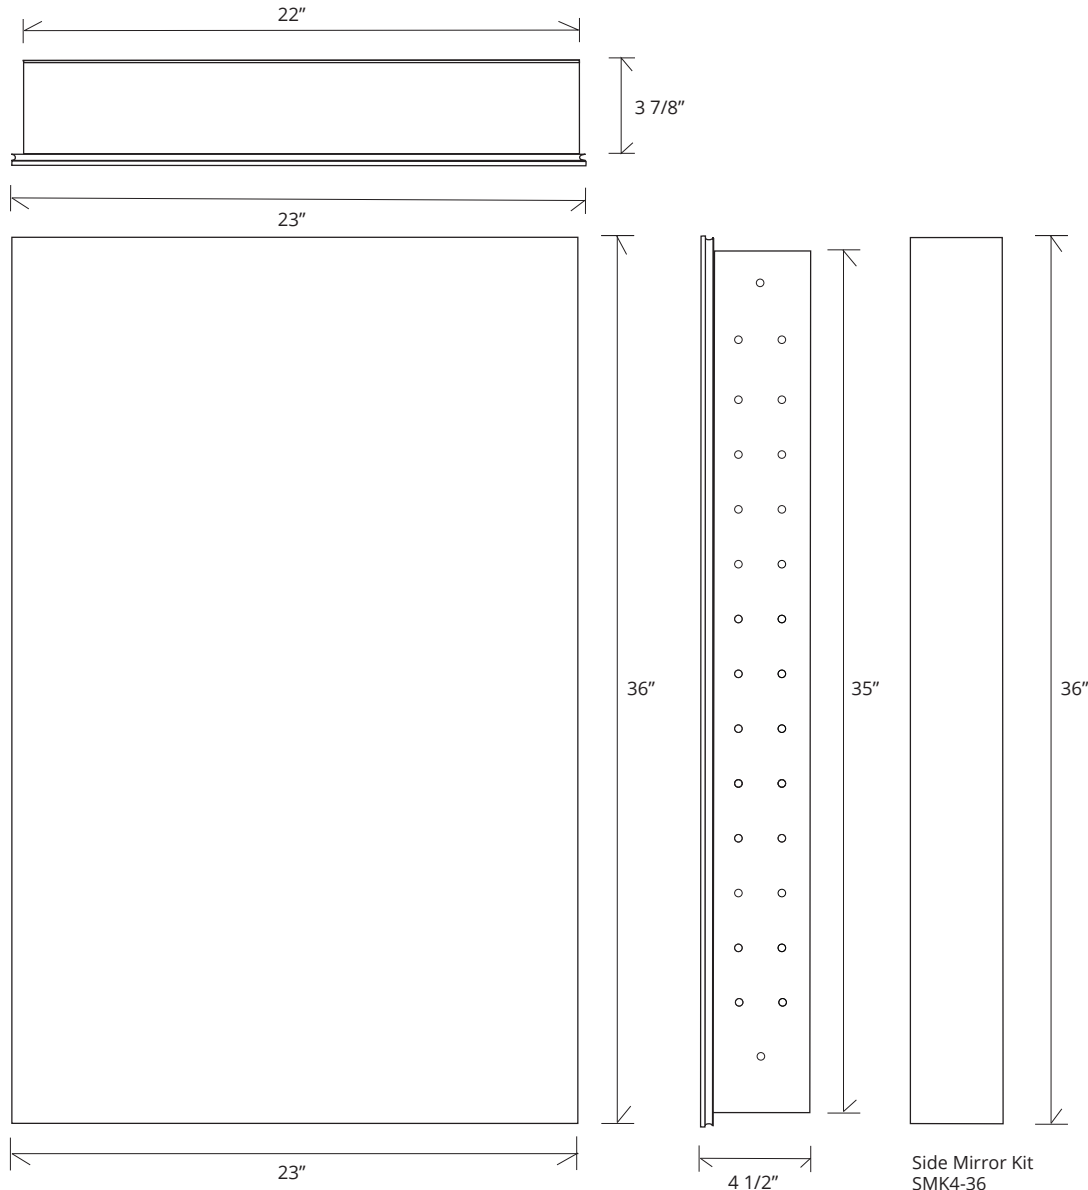

# FRAMELESS MIRROR CABINET

## GC2436-4-SC-FM

Side Mirror Kit - Order for Surface Mount, #SMK4-36  
 Beveled Mirror also available (add "BM" to model code)

### SPECIFICATIONS

Roughing-in Opening	22 3/8" x 35 3/8"
Overall Dimensions	23" x 36"

GLASSCRAFTERS INC.

Side Mirror Kit  
 SMK4-36  
 Order for Surface Mount

GLASSCRAFTERS, INC.  
 193 Veterans Blvd. Carlstadt, NJ 07072  
 1+ (800) 233-7362 (F) 1+ (888) 233-7362  
 sales@glasscraftersinc.com  
**Products That Reflect Your Style**