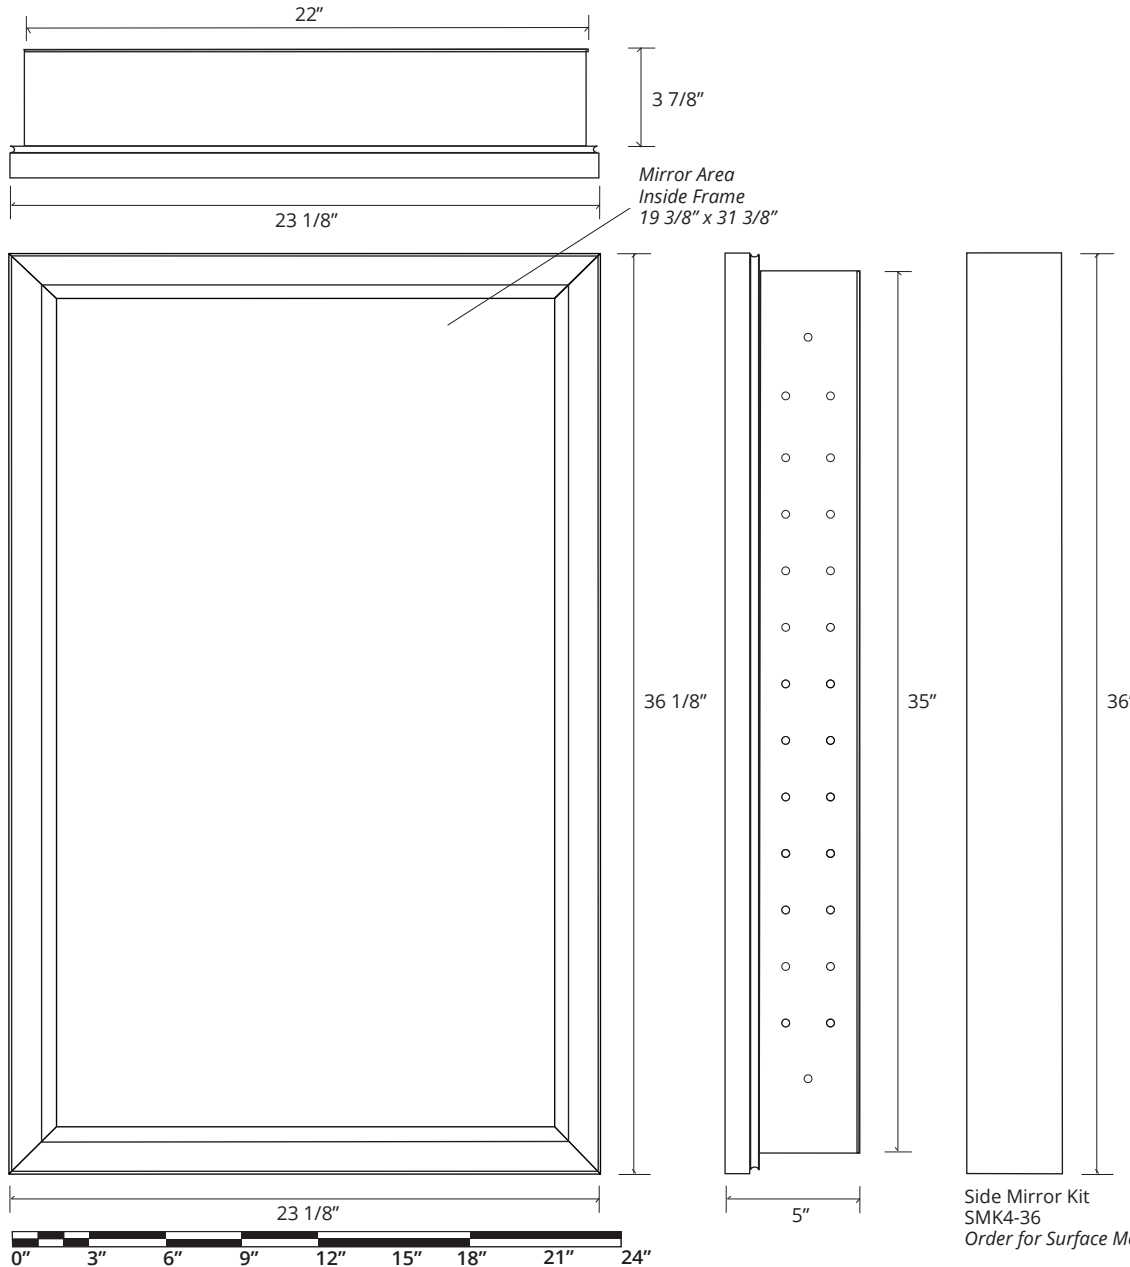

DECO FRAMED MIRROR CABINET

GC2436-4-SC-DE

Side Mirror Kit - Order for Surface Mount, #SMK4-36
 Beveled Mirror also available (add "BM" to model code)

Finishes: Polished Chrome, Polished Nickel, Brushed Nickel, Brushed Bronze, Oil Rubbed Bronze

SPECIFICATIONS

Roughing-in Opening	22 3/8" x 35 3/8"
Overall Dimensions	23 1/8" x 36 1/8"

GLASSCRAFTERS INC.

Side Mirror Kit
 SMK4-36
 Order for Surface Mount

GLASSCRAFTERS, INC.
 193 Veterans Blvd. Carlstadt, NJ 07072
 1+ (800) 233-7362 (F) 1+ (888) 233-7362
 sales@glasscraftersinc.com
Products That Reflect Your Style