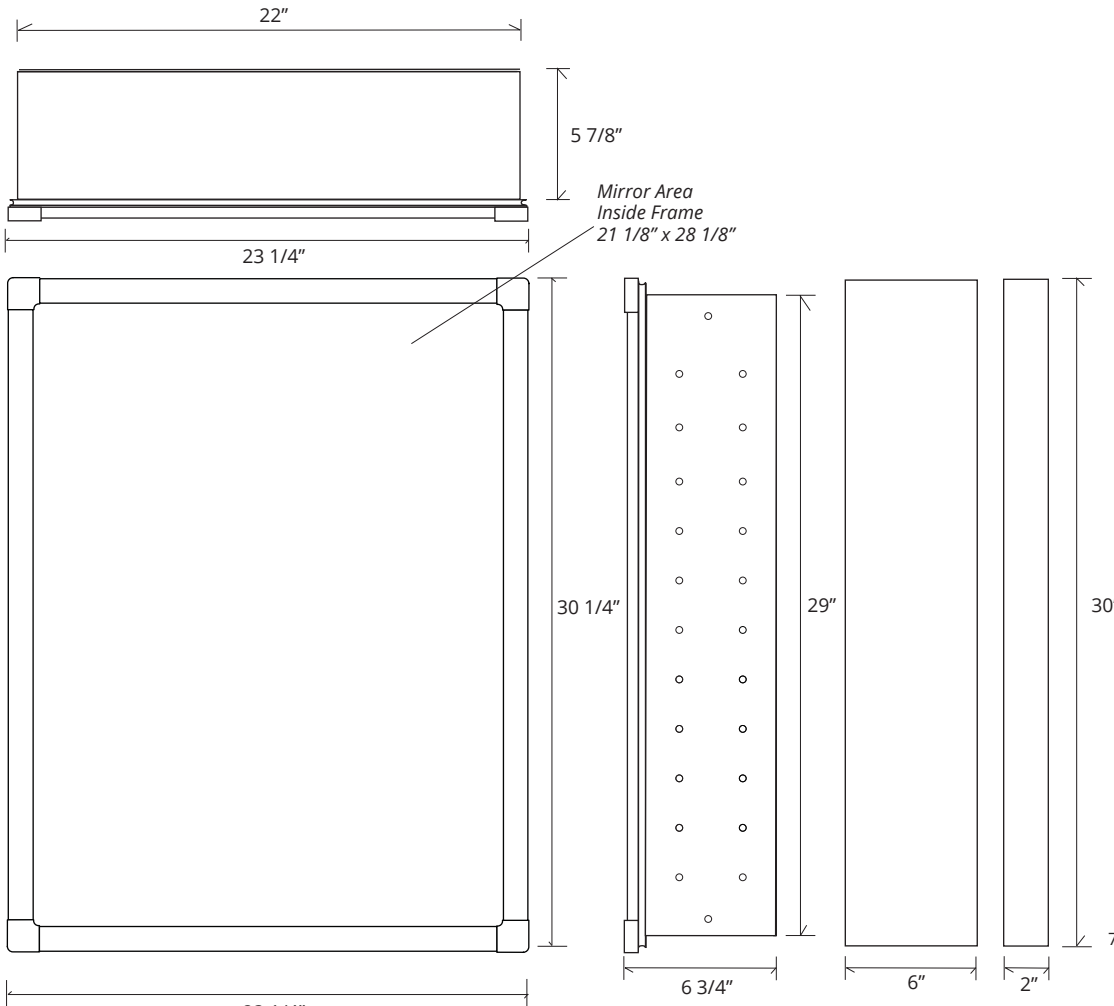

PARK AVE FRAMED MIRROR CABINET

GC2430-6-SC-PA

Side Mirror Kit - Order for Surface Mount, #SMK6-30; or Semi Recessed #SRMK2-30
Beveled Mirror also available (add "BM" to model code)

SPECIFICATIONS

Roughing-in Opening	22 3/8" x 29 3/8"
Overall Dimensions	23 1/4" x 30 1/4"

GLASSCRAFTERS INC.

Finishes: Polished Chrome, Polished Nickel, Brushed Nickel, Oil Rubbed Bronze

Side Mirror Kit
SMK6-30
Order for
Surface Mount

Side Mirror Kit
SRMK2-30
Order for
Semi-Recessed
Mount