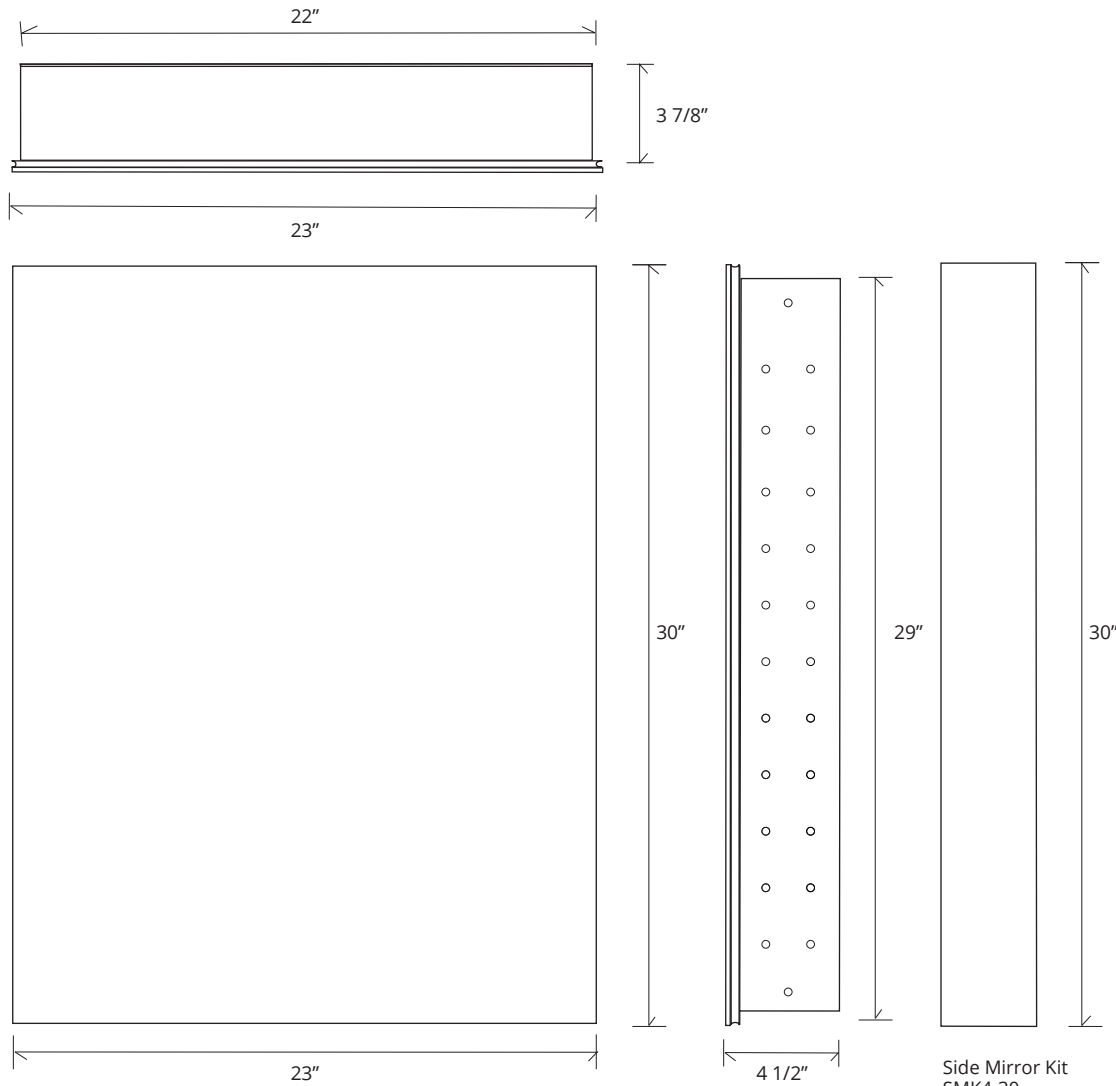

FRAMELESS MIRROR CABINET

GC2430-4-SC-FM

Side Mirror Kit - Order for Surface Mount, #SMK4-30
Beveled Mirror also available (*add "BM" to model code*)

SPECIFICATIONS

Roughing-in Opening	22 3/8" x 29 3/8"
Overall Dimensions	23" x 30"

GLASSCRAFTERS INC.

Side Mirror Kit
SMK4-30
Order for Surface Mount