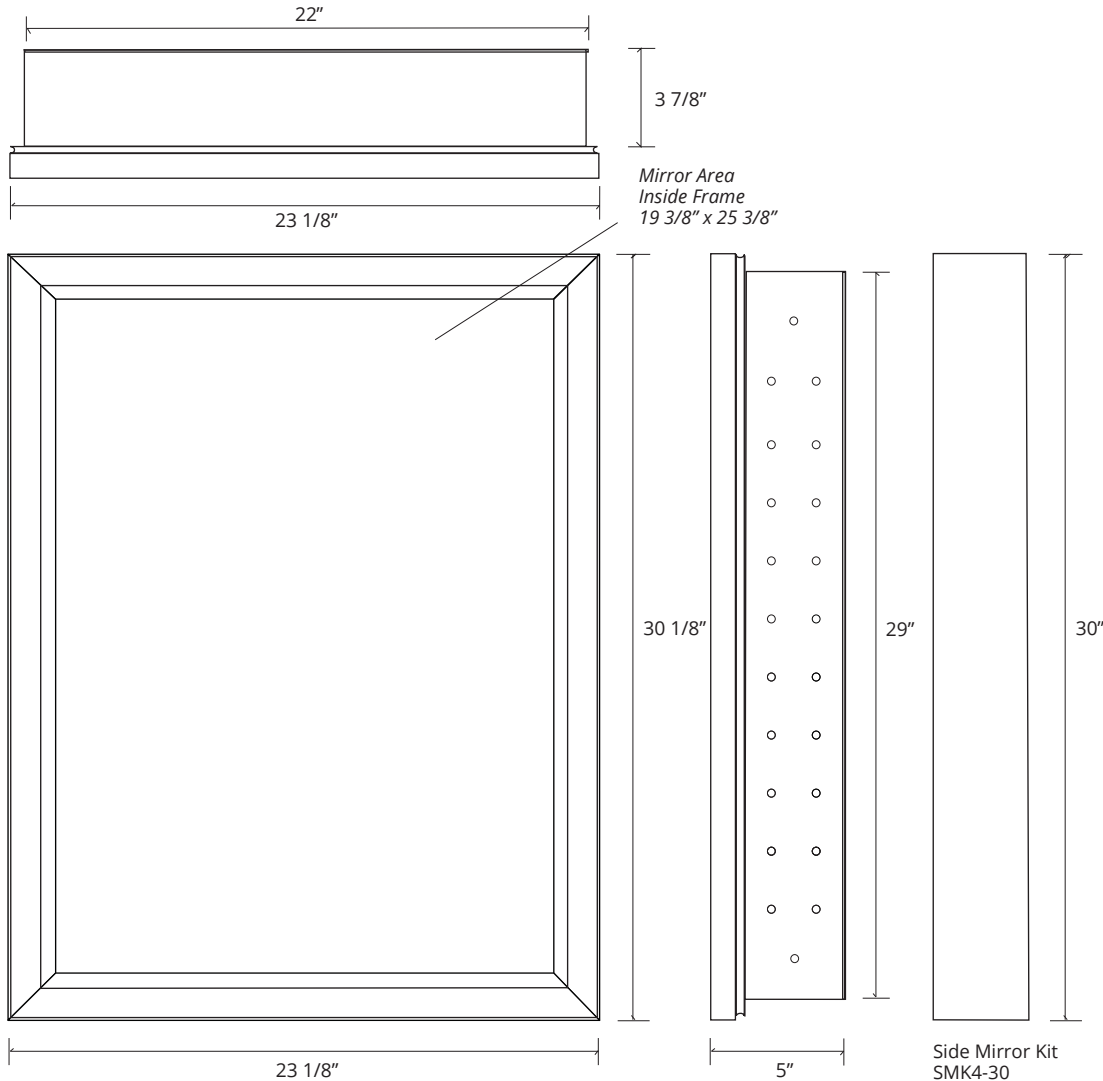

DECO FRAMED MIRROR CABINET

GC2430-4-SC-DE

Side Mirror Kit - Order for Surface Mount, #SMK4-30
Beveled Mirror also available (add "BM" to model code)

SPECIFICATIONS

Roughing-in Opening	22 3/8" x 29 3/8"
Overall Dimensions	23 1/8" x 30 1/8"

GLASSCRAFTERS INC.

Finishes: Polished Chrome, Polished Nickel, Brushed Nickel, Brushed Bronze, Oil Rubbed Bronze

Side Mirror Kit
SMK4-30
Order for Surface Mount