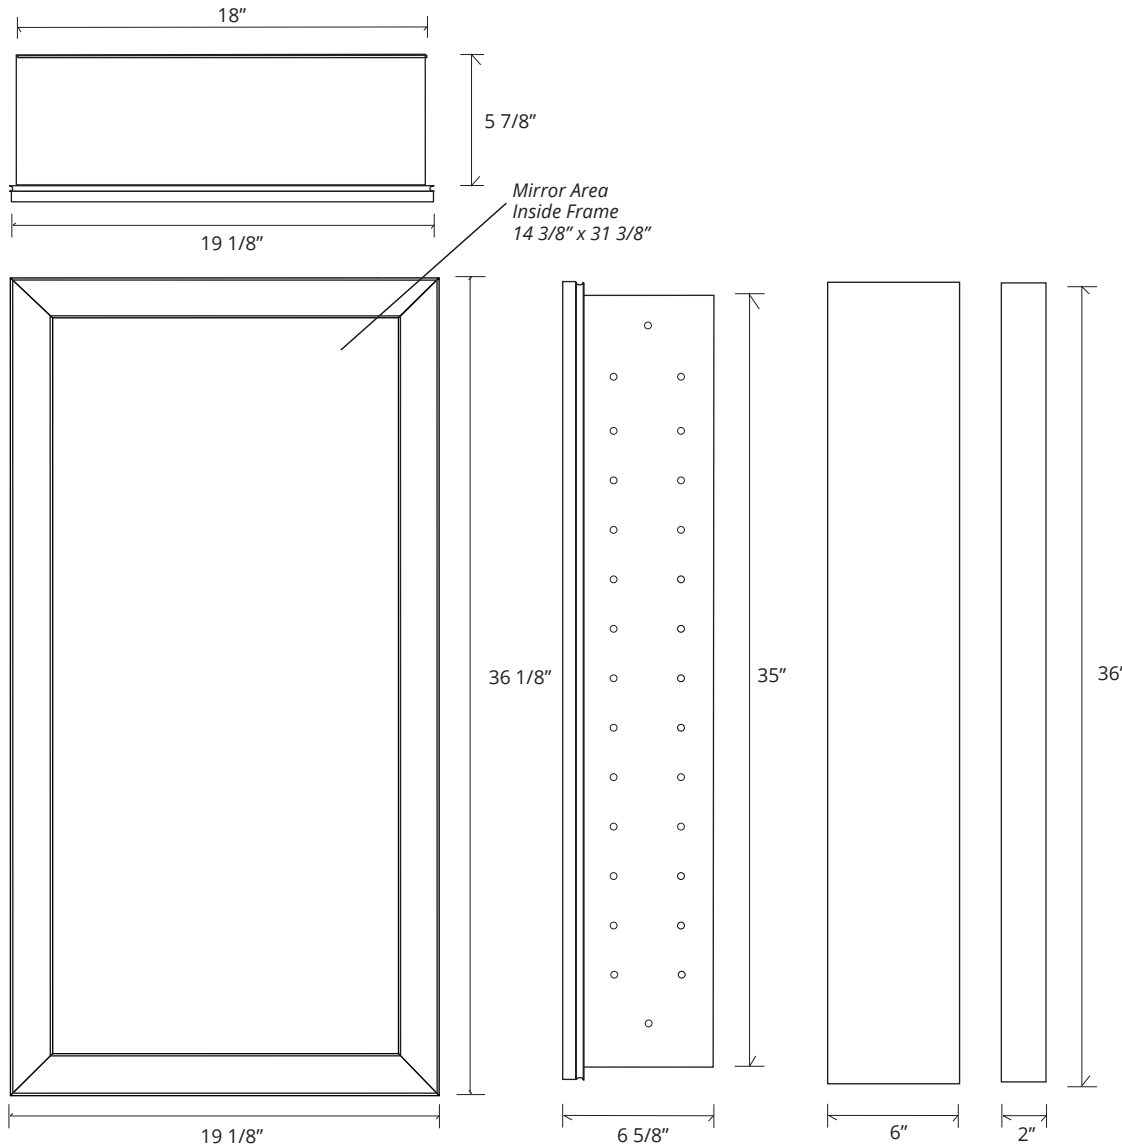

SOHO FRAMED MIRROR CABINET

GC2036-6-SC-SO

Side Mirror Kit - Order for Surface Mount, #SMK6-36; or Semi Recessed #SRMK2-36
Beveled Mirror also available (add "BM" to model code)

SPECIFICATIONS

Roughing-in Opening	18 3/8" x 35 3/8"
Overall Dimensions	19 1/8" x 36 1/8"

GLASSCRAFTERS INC.

Finishes: Polished Chrome, Polished Nickel, Brushed Nickel, Brushed Bronze, Oil Rubbed Bronze

Side Mirror Kit
SMK6-36
Order for
Surface Mount

Side Mirror Kit
SRMK2-36
Order for
Semi-Recessed
Mount

GLASSCRAFTERS, INC.
193 Veterans Blvd. Carlstadt, NJ 07072
1+ (800) 233-7362 (F) 1+ (888) 233-7362
sales@glasscraftersinc.com
Products That Reflect Your Style