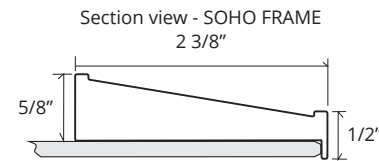

Side Mirror Kit
SMK6-36
Order for
Surface Mount

Side Mirror Kit
SRMK2-36
Order for
Semi-Recessed
Mount

GLASSCRAFTERS, INC.
193 Veterans Blvd. Carlstadt, NJ 07072
1+ (800) 233-7362 (F) 1+ (888) 233-7362
sales@glasscraftersinc.com
Products That Reflect Your Style