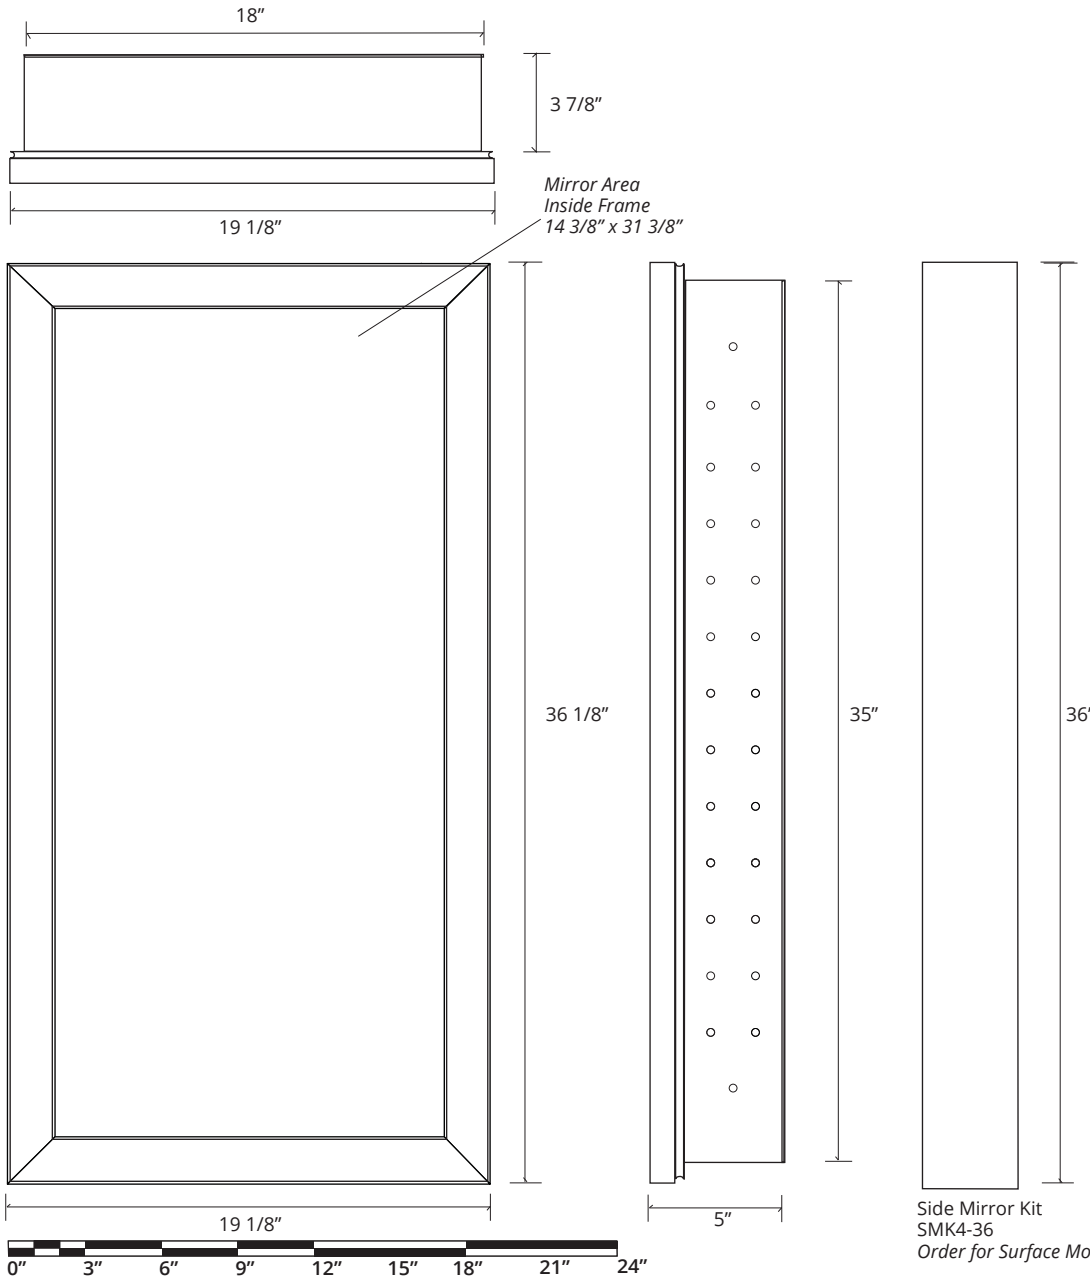

SOHO FRAMED MIRROR CABINET

GC2036-4-SC-SO

Side Mirror Kit - Order for Surface Mount, #SMK4-36
Beveled Mirror also available (add "BM" to model code)

SPECIFICATIONS

Roughing-in Opening	18 3/8" x 35 3/8"
Overall Dimensions	19 1/8" x 36 1/8"

Finishes: Polished Chrome, Polished Nickel, Brushed Nickel, Brushed Bronze, Oil Rubbed Bronze

GLASSCRAFTERS INC.

Side Mirror Kit
SMK4-36
Order for Surface Mount

GLASSCRAFTERS, INC.
193 Veterans Blvd. Carlstadt, NJ 07072
1+ (800) 233-7362 (F) 1+ (888) 233-7362
sales@glasscraftersinc.com
Products That Reflect Your Style