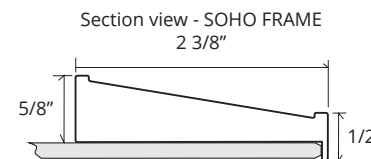

Side Mirror Kit
SMK4-36
Order for Surface Mount

GLASSCRAFTERS, INC.
193 Veterans Blvd. Carlstadt, NJ 07072
1+ (800) 233-7362 (F) 1+ (888) 233-7362
sales@glasscraftersinc.com
Products That Reflect Your Style