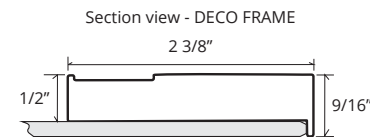

DECO FRAMED MIRROR CABINET

GC2030-6-SC-DE

Side Mirror Kit - Order for Surface Mount, #SMK6-30; or Semi Recessed #SRMK2-30
 Beveled Mirror also available (add "BM" to model code)

Finishes: Polished Chrome, Polished Nickel, Brushed Nickel, Brushed Bronze, Oil Rubbed Bronze

SPECIFICATIONS

Roughing-in Opening	18 3/8" x 29 3/8"
Overall Dimensions	19 1/8" x 30 1/8"

GLASSCRAFTERS INC.

Side Mirror Kit
 SMK6-30
 Order for
 Surface Mount

Side Mirror Kit
 SRMK2-30
 Order for
 Semi-Recessed
 Mount