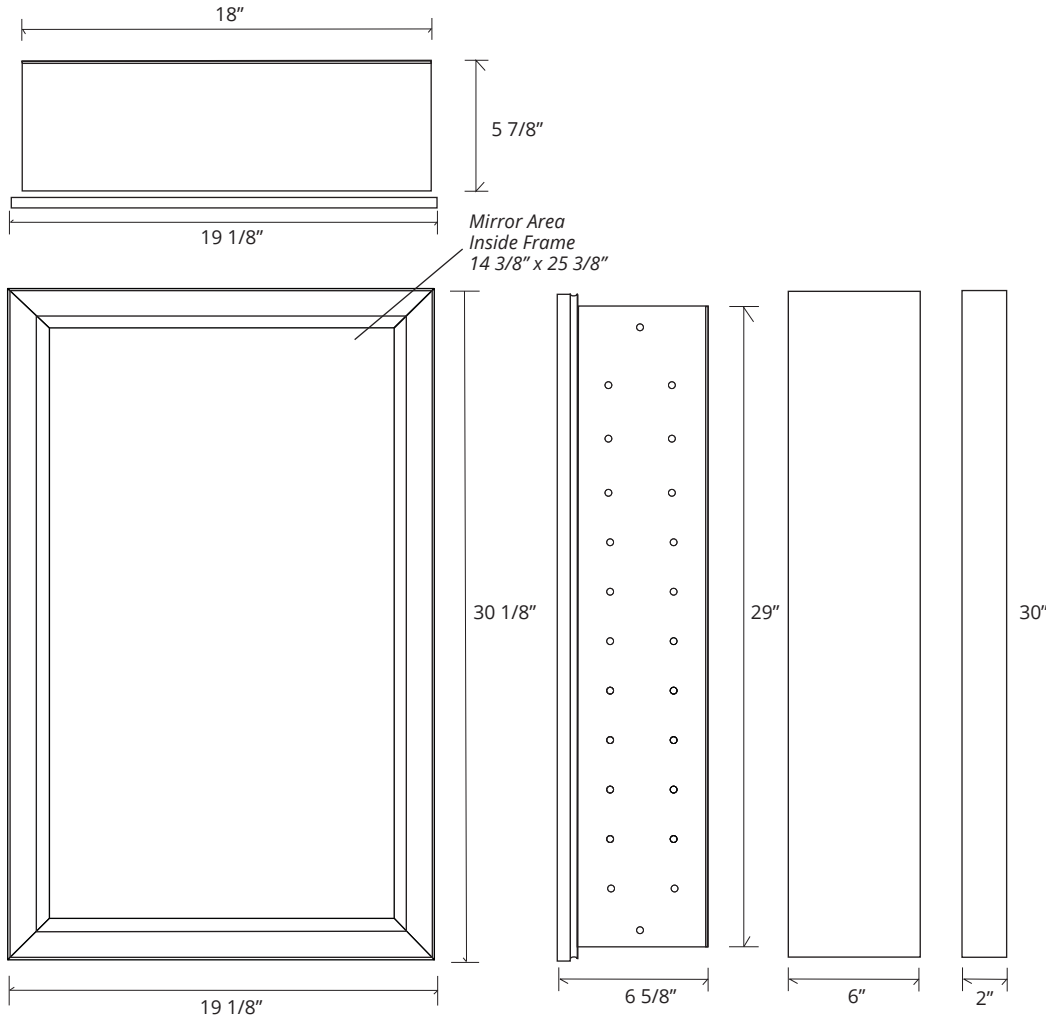

DECO FRAMED MIRROR CABINET

GC2030-6-SC-DE

Side Mirror Kit - Order for Surface Mount, #SMK6-30; or Semi Recessed #SRMK2-30
 Beveled Mirror also available (add "BM" to model code)

Finishes: Polished Chrome, Polished Nickel, Brushed Nickel, Brushed Bronze, Oil Rubbed Bronze

SPECIFICATIONS

Roughing-in Opening	18 3/8" x 29 3/8"
Overall Dimensions	19 1/8" x 30 1/8"

GLASSCRAFTERS INC.

Side Mirror Kit
 SMK6-30
 Order for
 Surface Mount

Side Mirror Kit
 SRMK2-30
 Order for
 Semi-Recessed
 Mount