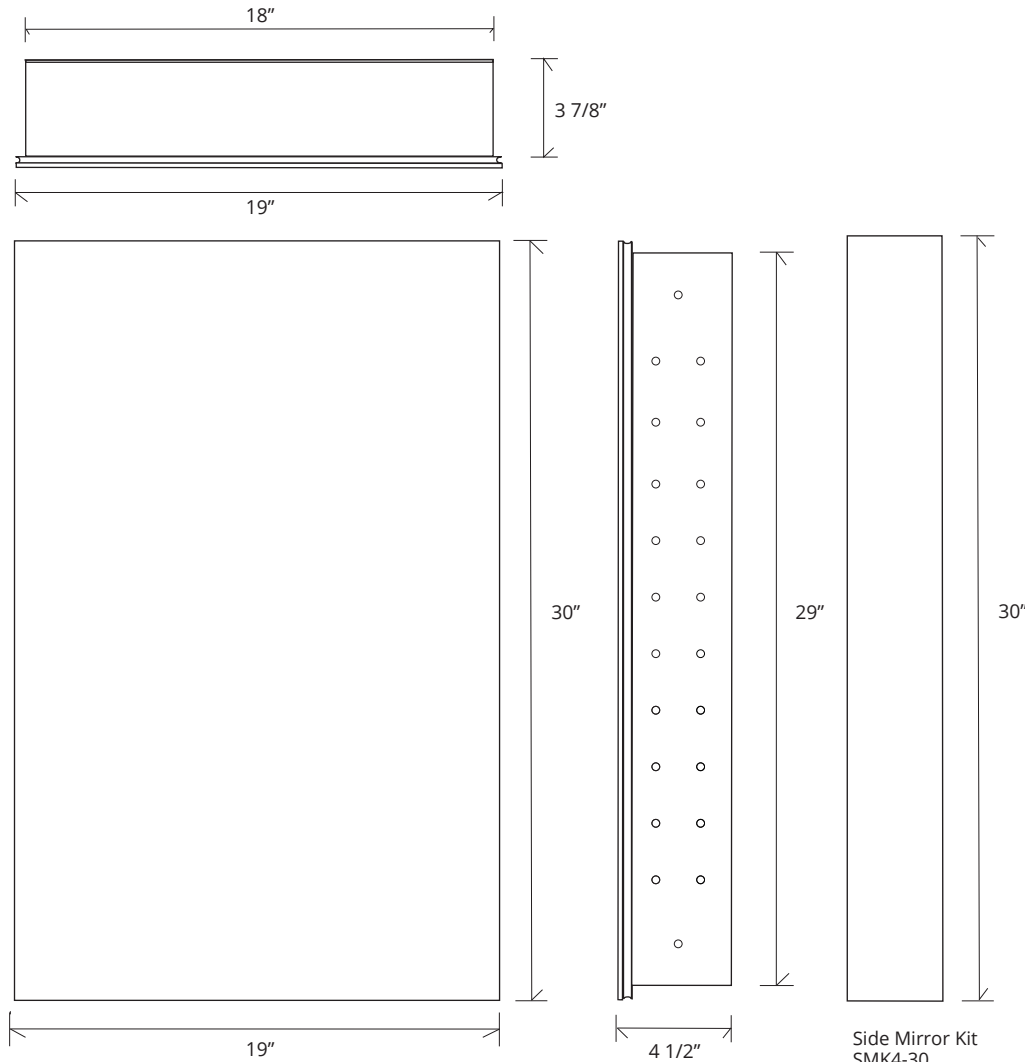

# FRAMELESS MIRROR CABINET

## GC2030-4-SC-FM

Side Mirror Kit - Order for Surface Mount, #SMK4-30  
 Beveled Mirror also available (*add "BM" to model code*)

### SPECIFICATIONS

|                     |                   |
|---------------------|-------------------|
| Roughing-in Opening | 18 3/8" x 29 3/8" |
| Overall Dimensions  | 19" x 30"         |

GLASSCRAFTERS INC.