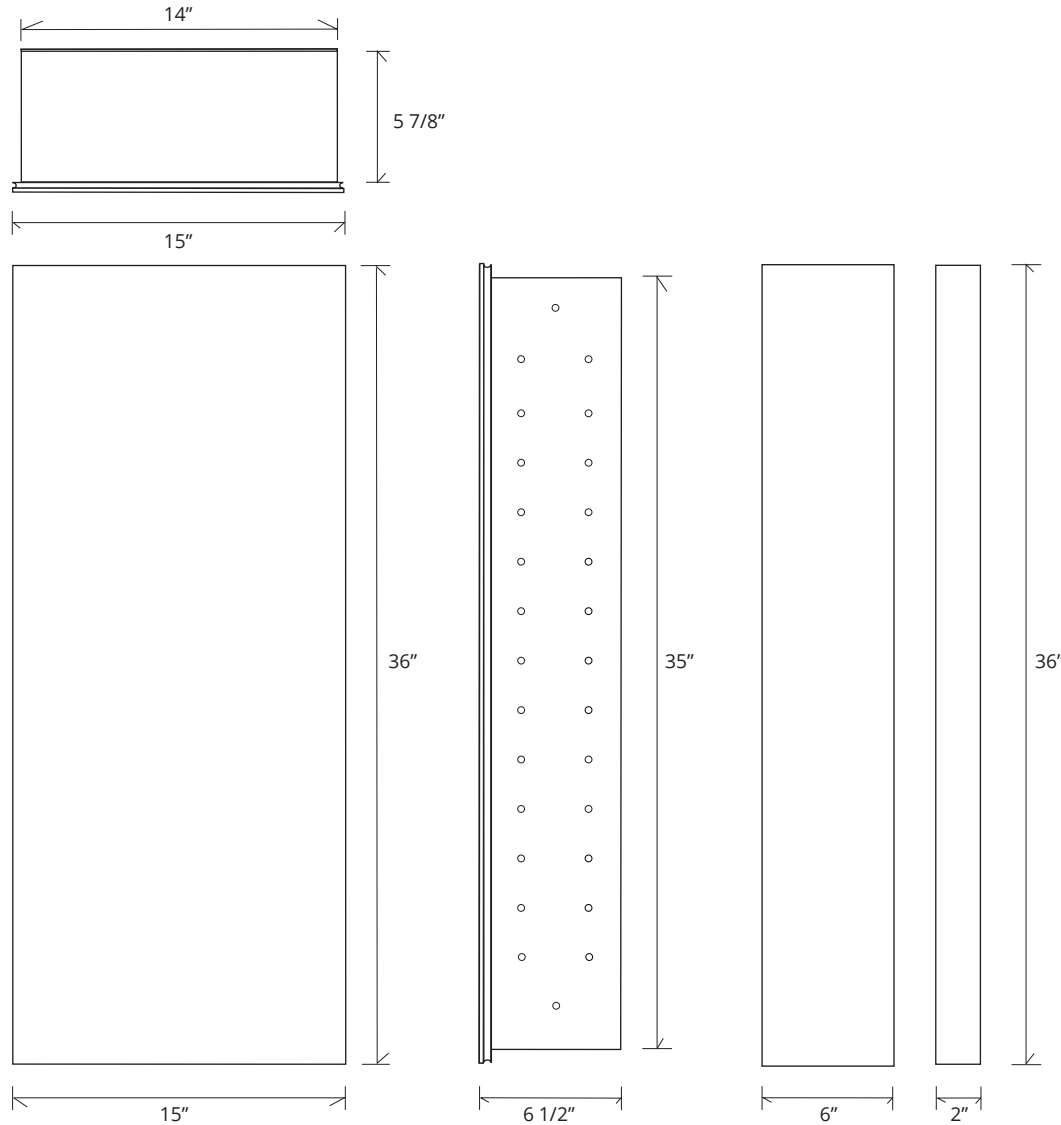

FRAMELESS MIRROR CABINET

GC1636-6-SC-FM

Side Mirror Kit - Order for Surface Mount, #SMK6-36; or Semi Recessed #SRMK2-36
 Beveled Mirror also available (add "BM" to model code)

SPECIFICATIONS

Roughing-in Opening	14 3/8" x 35 3/8"
Overall Dimensions	15" x 36"

GLASSCRAFTERS INC.

Side Mirror Kit
 SMK6-36
 Order for
 Surface Mount

Side Mirror Kit
 SRMK2-36
 Order for
 Semi-Recessed
 Mount

GLASSCRAFTERS, INC.
 193 Veterans Blvd. Carlstadt, NJ 07072
 1+ (800) 233-7362 (F) 1+ (888) 233-7362
 sales@glasscraftersinc.com
Products That Reflect Your Style