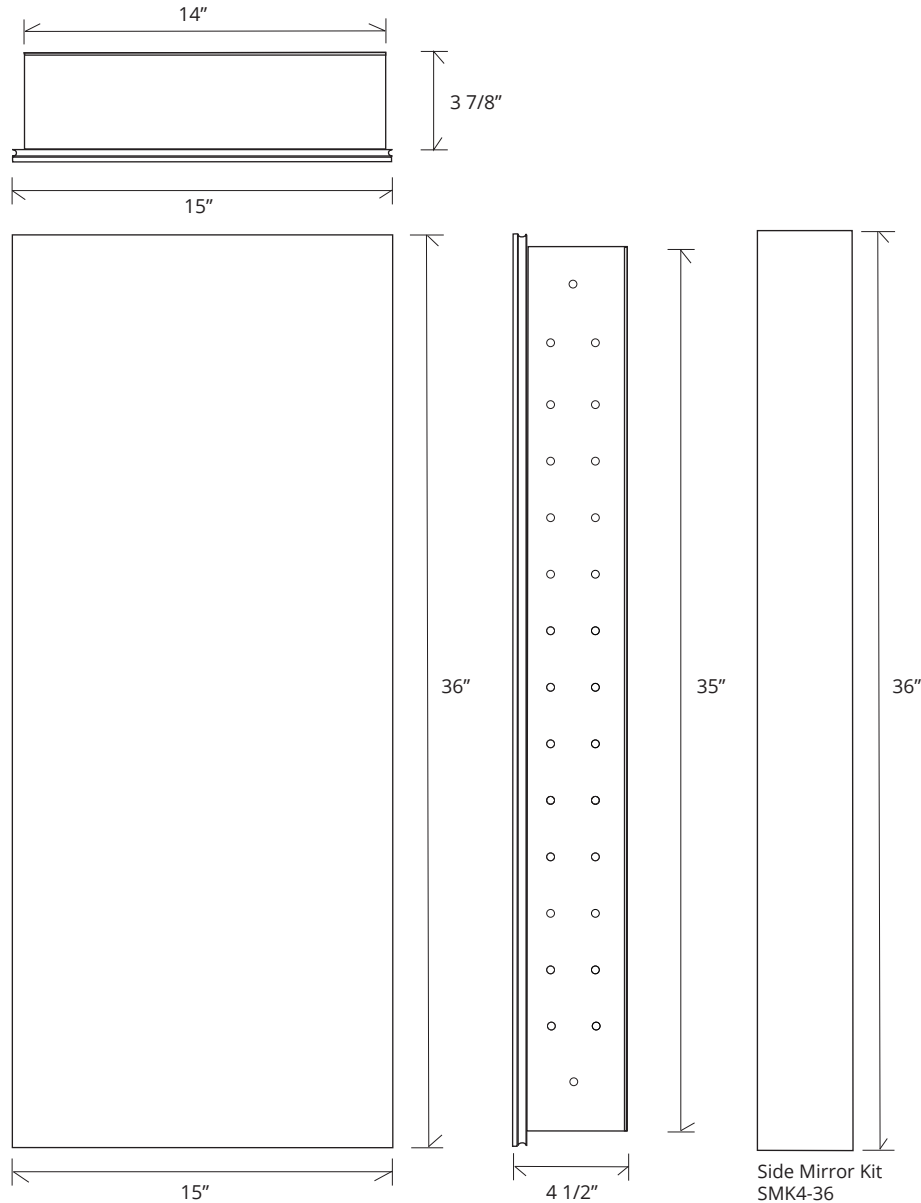

FRAMELESS MIRROR CABINET

GC1636-4-SC-FM

Side Mirror Kit - Order for Surface Mount, #SMK4-36
 Beveled Mirror also available (add "BM" to model code)

SPECIFICATIONS

Roughing-in Opening	14 3/8" x 35 3/8"
Overall Dimensions	15" x 36"

GLASSCRAFTERS INC.

Side Mirror Kit
 SMK4-36
 Order for Surface Mount

GLASSCRAFTERS, INC.
 193 Veterans Blvd. Carlstadt, NJ 07072
 1+ (800) 233-7362 (F) 1+ (888) 233-7362
 sales@glasscraftersinc.com
Products That Reflect Your Style