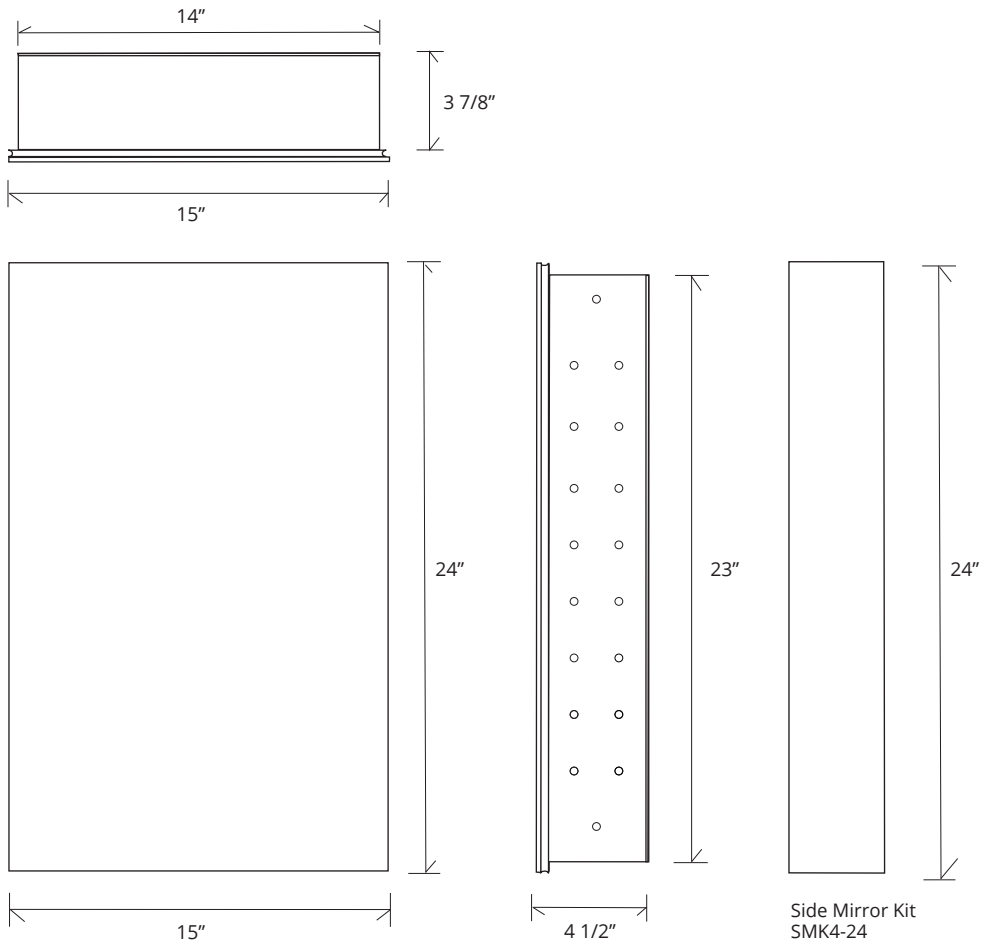

FRAMELESS MIRROR CABINET

GC1624-4-SC-FM

Side Mirror Kit - Order for Surface Mount, #SMK4-24
Beveled Mirror also available (add "BM" to model code)

SPECIFICATIONS

Roughing-in Opening	14 3/8" x 23 3/8"
Overall Dimensions	15" x 24"

GLASSCRAFTERS INC.

Side Mirror Kit
SMK4-24
Order for Surface Mount