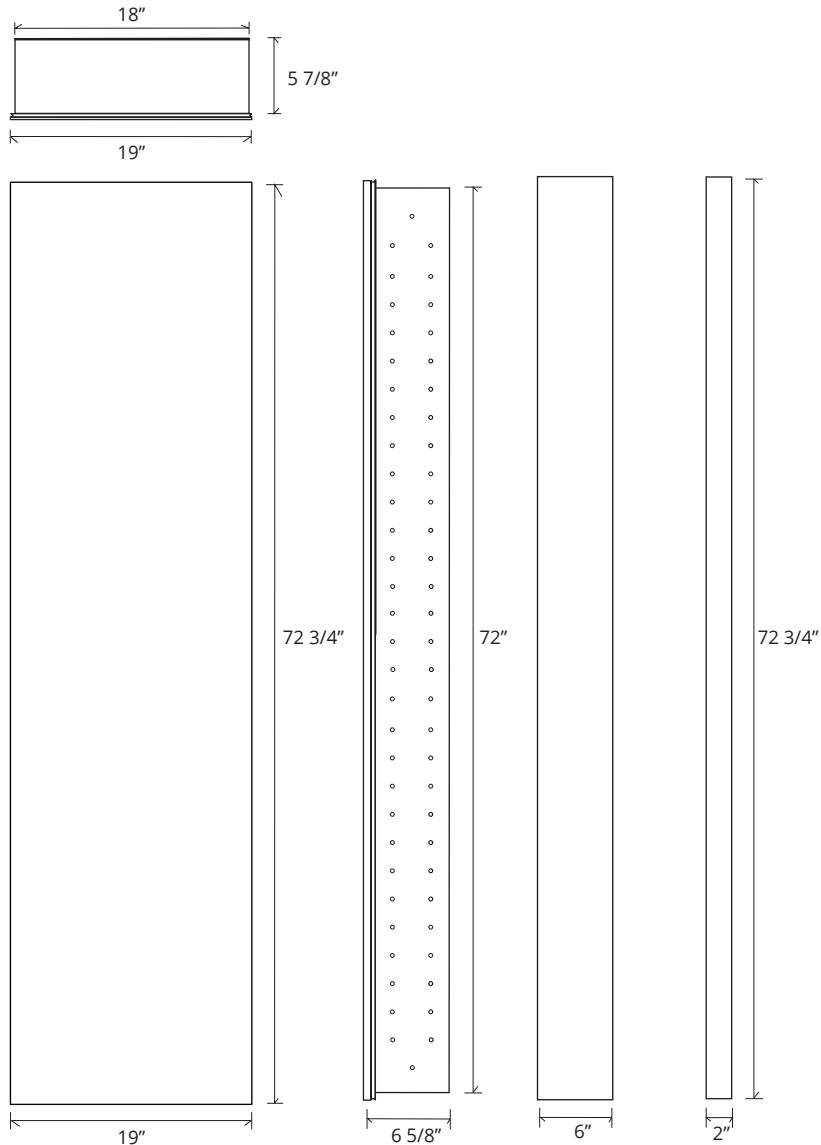

FULL-LENGTH FRAMELESS MIRROR CABINET

GC-2072-6-SC-FM

Side Mirror Kit - Order for Surface Mount, #SMK6-72; or Semi Recessed #SRMK2-72
 Beveled Mirror also available (add "BM" to model code)

SPECIFICATIONS

Roughing-in Opening	18 3/8" x 72 1/8"
Overall Dimensions	19" x 72 3/4"

GLASSCRAFTERS INC.

Handed Door is available with Left or Right Side Hinges. (add "L" or "R" to model code)

Special Order Glass Colors: