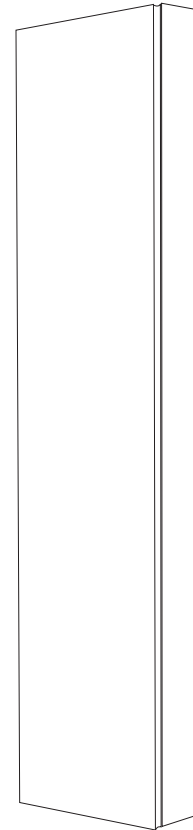

FULL-LENGTH FRAMELESS MIRROR CABINET

GC-2072-6-SC-FM

Side Mirror Kit - Order for Surface Mount, #SMK6-72; or Semi Recessed #SRMK2-72
 Beveled Mirror also available (add "BM" to model code)

SPECIFICATIONS

Roughing-in Opening	18 3/8" x 72 1/8"
Overall Dimensions	19" x 72 3/4"

GLASSCRAFTERS INC.

Handed Door is available with Left or Right Side Hinges. (add "L" or "R" to model code)

Special Order Glass Colors:

- White
- Black
- Tinted Gray Mirror
- Satin White Mirror
- Satin Gray Mirror
- Satin Bronze Mirror

Side Mirror Kit
 SMK6-72
 Order for
 Surface
 Mount

Side Mirror Kit
 SRMK2-72
 Order for
 Semi-Recessed
 Mount