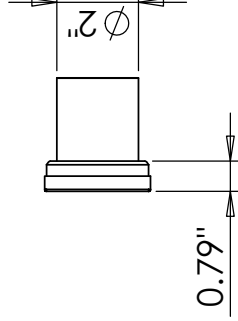

32" - 36" - 48" - 60"

MATERIAL: SS 316		DRAWING name		DATE 2013-12-4	
FINISHED:		DECOR DRAIN		DATE	
DDPBO		<p>THE INFORMATION CONTAINED IN THIS DRAWING IS THE SOLE PROPERTY OF DECOR DRAIN. ANY REPRODUCTION IN PART OR AS A WHOLE WITHOUT THE WRITTEN PERMISSION OF DECOR DRAIN IS PROHIBITED.</p>		CHECK	
SHEET 1 OF 1				DRAWING	
SCALE: 1:5				CHECK	

DIMENSIONS IN MM	TOLERANCES
0-6	±0.1
6-30	±0.15
30-100	±0.2
100-400	±0.3
> 400	±0.5
ANGULAR	±0.5°