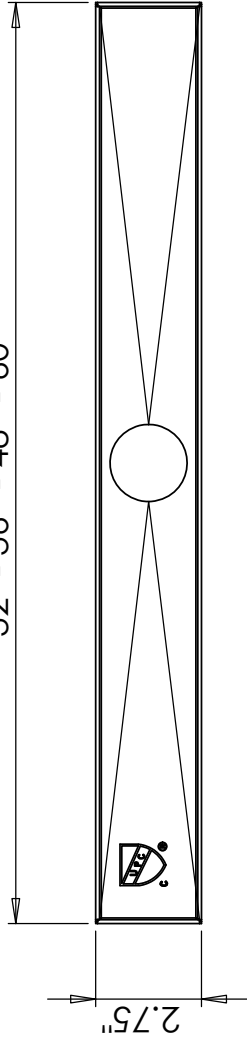

32" - 36" - 48" - 60"

MATERIAL: SS 316		DRAWING name		DATE 2013-12-4	
FINISHED:		DECOR DRAIN		DATE	
DDPBO		<p>THE INFORMATION CONTAINED IN THIS DRAWING IS THE SOLE PROPERTY OF DECOR DRAIN. ANY REPRODUCTION IN PART OR AS A WHOLE WITHOUT THE WRITTEN PERMISSION OF DECOR DRAIN IS PROHIBITED.</p>		CHECK	
SHEET 1 OF 1				DRAWING	
SCALE: 1:5				CHECK	

DIMENSIONS IN MM	TOLERANCES
0-6	±0.1
6-30	±0.15
30-100	±0.2
100-400	±0.3
> 400	±0.5
ANGULAR	±0.5°