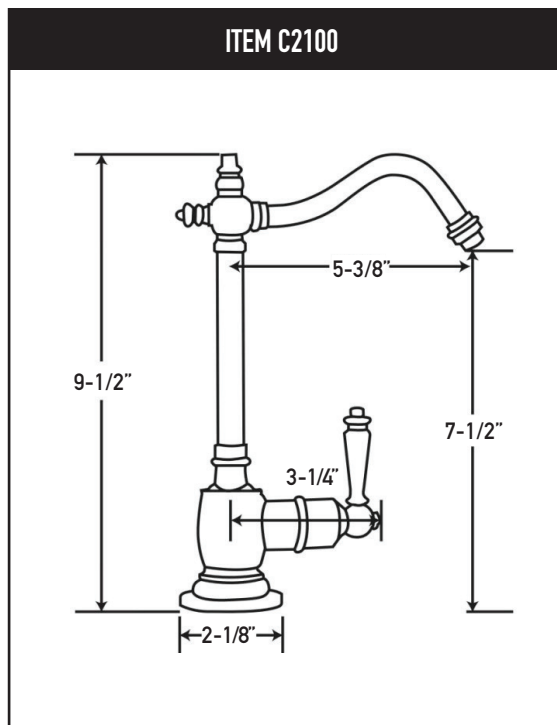

Solid Brass Construction • Insulated Spout • Spout Swivels 360 Degrees

Quarter-Turn Ceramic Disk Cartridges • Flow Rate 1.1 - 1.4 GPM

ADA Compliant Lever Handles • Decorative Spout with 5-3/8" Reach

Compatible with Reverse Osmosis Filtration Systems

Decorative Base Plate with Rubber O-Ring Levels Faucet on Uneven Countertops

2100 SERIES

Max Counter Thickness 2"
Recommended Installation Hole:

Cold Only 3/4 to 1"

Hot Only 1-3/8"

Hot & Cold 1-3/8"

Meets or Exceeds the Following: