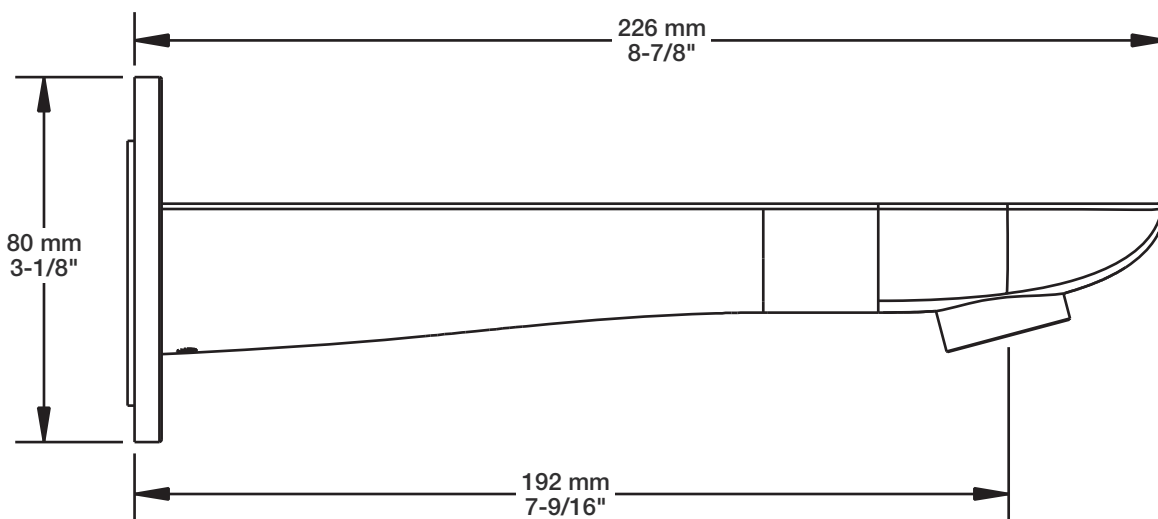

BARiL

Fiche Technique / Spec Sheet

BEC-0520-45-xx

STYLE × FONCTION

Description

- Bec de bain Sens sans inverseur
- "Slip-on" installation
- Sens tub spout without diverter
- "Slip-on" installation

Finis disponibles / Available finishes

- CC: Chrome / *Chrome*
- NN: Nickel brossé / *Brushed Nickel*
- KK: Noir mat / *Matte Black*
- **: Fini spécial / *Special finish*
- GG: Or / *Gold*

Perçage pour l'installation
Hole size for installation

Min: Ø 20mm (3/4")
Max: Ø 35mm (1-3/8")