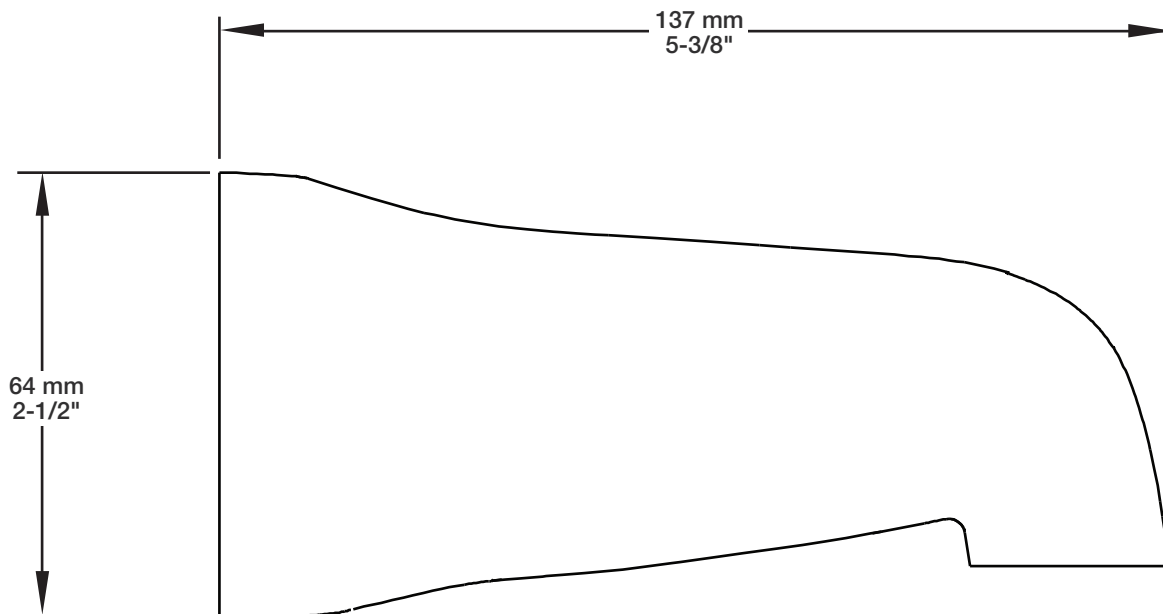

BARiL

Fiche Technique / Spec Sheet

BEC-0520-23-xx

STYLE × FONCTION

Description

- Bec standard de bain sans inverseur
- Installation "slip-on"
- *Standard tub spout without diverter*
- *"Slip-on" installation*

Finis disponibles / Available finishes

- CC: Chrome / *Chrome*
- NN: Nickel brossé / *Brushed nickel*
- KK: Noir mat / *Matte black*
- **: Fini spécial / *Special finish*
- GG: Or / *Gold*

Perçage pour l'installation
Hole size for installation

Min: Ø 20mm (3/4")

Max: Ø 35mm (1-3/8")