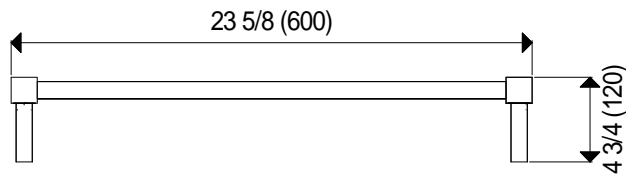

Note: Above drawing shows back of unit. Power connection on the right when mounted on wall.

RADIANT Model: RSWP-P or B Square Plug-in